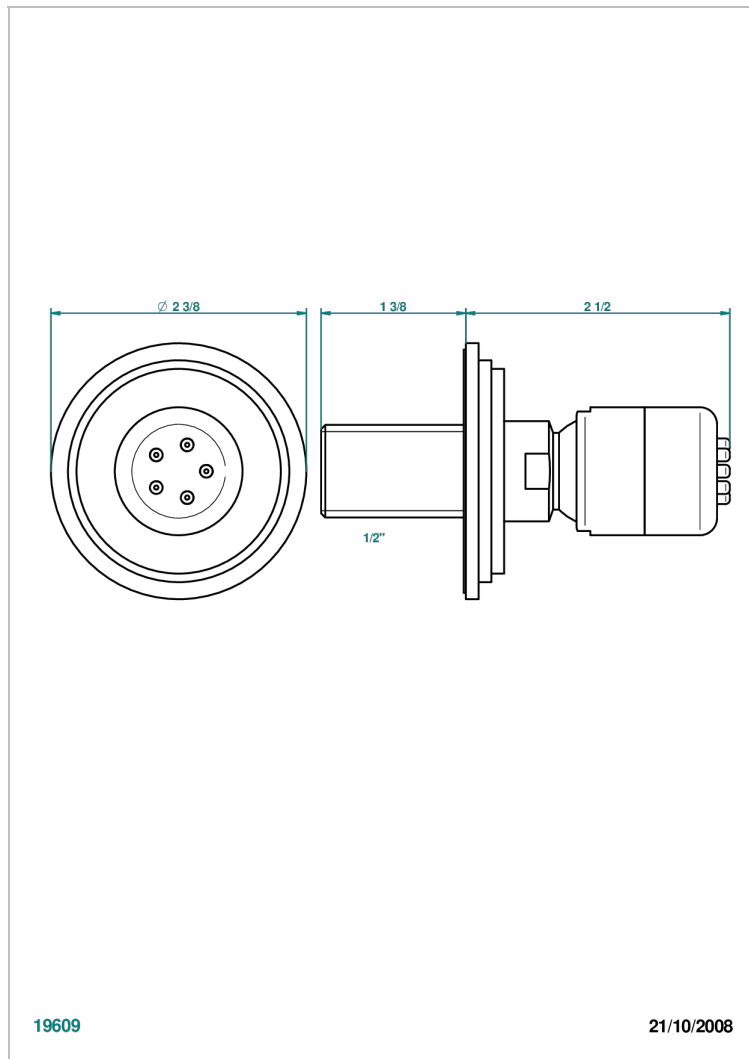

FAUBOURG METAL WITH LEVER

G2U-290/B

Wall mounted body jet 1/2" with Easyclean system

THG[®]
PARIS

19609

21/10/2008

CHARACTERISTIC

- Faubourg Metal with lever
- Wall mounted body jet 1/2" with Easyclean system