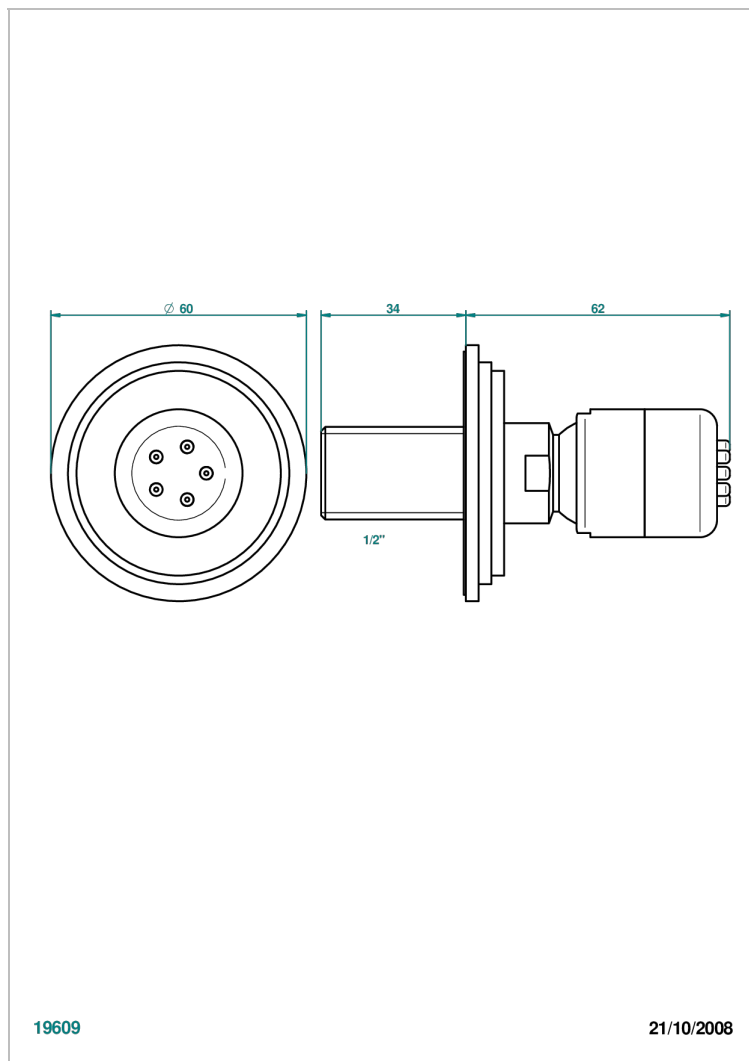

FAUBOURG BLACK PORCELAIN WITH LEVER

G2M-290/B

Wall mounted body jet 1/2" with Easyclean system

CHARACTERISTIC

- Faubourg Black Porcelain with lever
- Wall mounted body jet 1/2" with Easyclean system

AVAILABLE FINITIONS