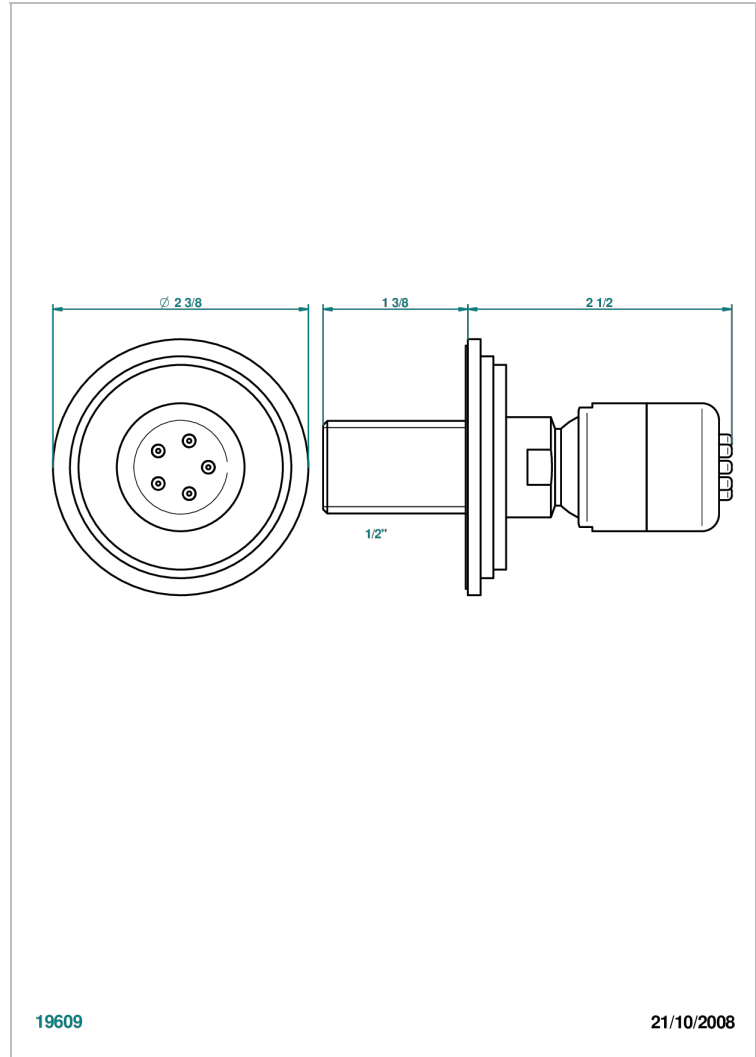

# FAUBOURG BLACK PORCELAIN WITH LEVER

G2M-290/B

Wall mounted body jet 1/2" with Easyclean system

THG<sup>®</sup>  
PARIS

19609

21/10/2008

## CHARACTERISTIC

- Faubourg Black Porcelain with lever
- Wall mounted body jet 1/2" with Easyclean system