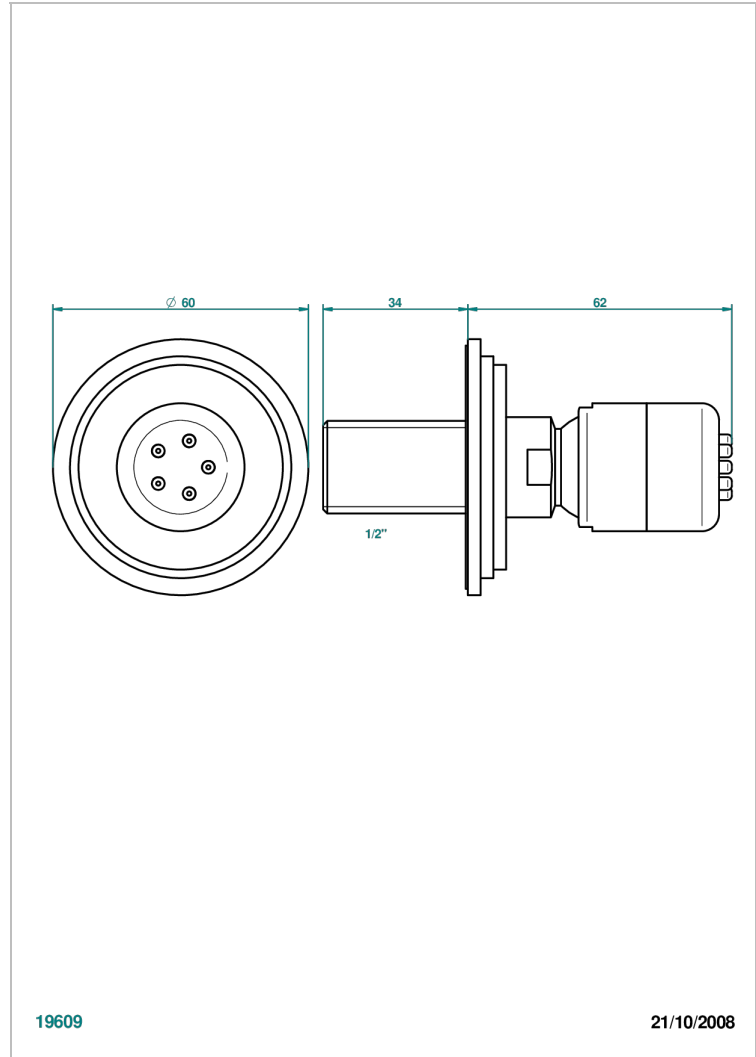

FAUBOURG BLACK PORCELAIN

G2L-290/B

Wall mounted body jet 1/2" with Easyclean system

THG[®]
PARIS

CHARACTERISTIC

- Faubourg Black Porcelain
- Wall mounted body jet 1/2" with Easyclean system

AVAILABLE FINITIONS