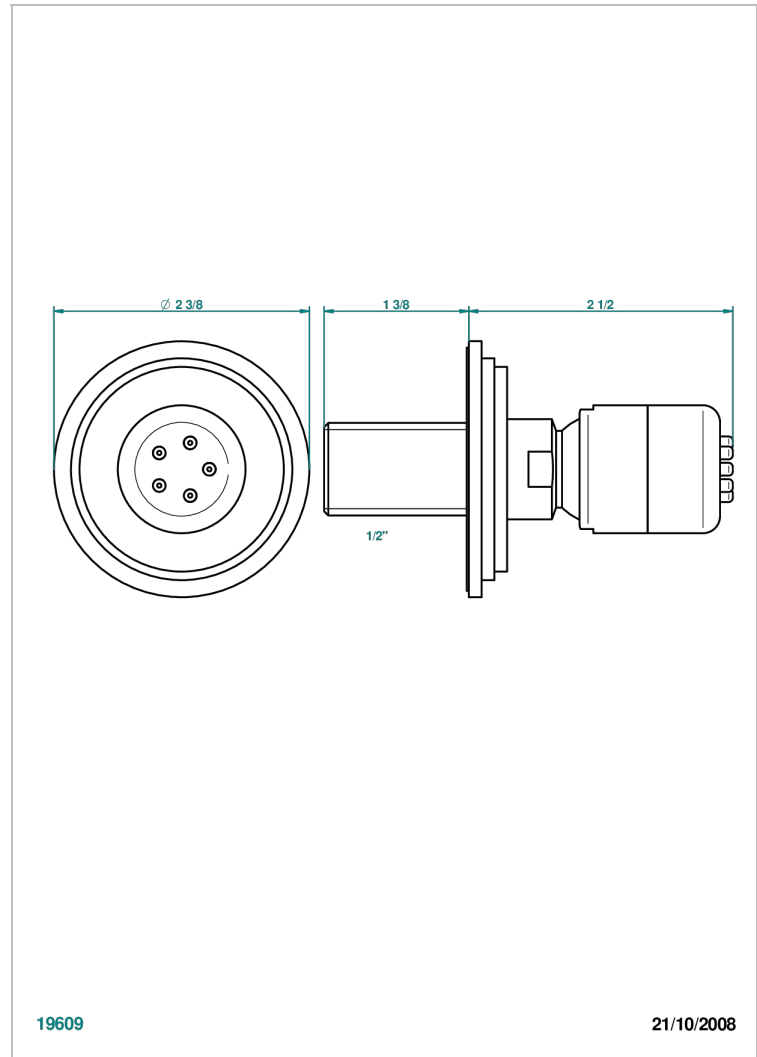

FAUBOURG BLACK PORCELAIN

G2L-290/B

Wall mounted body jet 1/2" with Easyclean system

THG[®]
PARIS

19609

21/10/2008

CHARACTERISTIC

- Faubourg Black Porcelain
- Wall mounted body jet 1/2" with Easyclean system