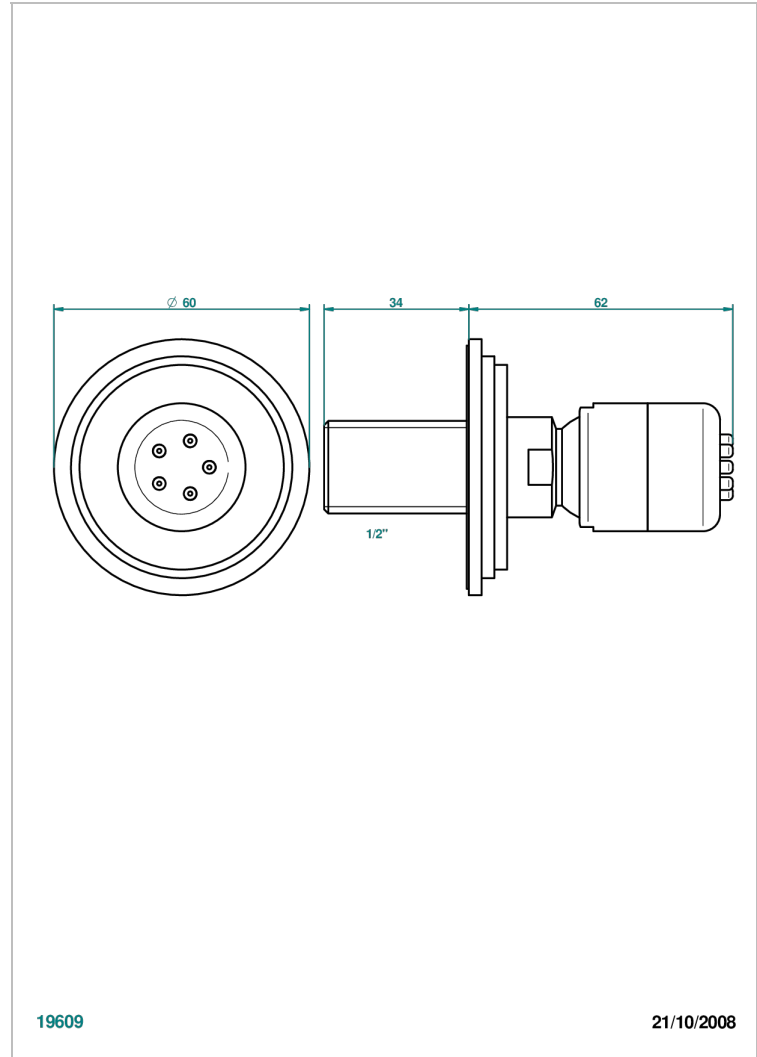

FAUBOURG WHITE PORCELAIN

G2K-290/B

Wall mounted body jet 1/2" with Easyclean system

THG[®]
PARIS

CHARACTERISTIC

- Faubourg White Porcelain
- Wall mounted body jet 1/2" with Easyclean system

AVAILABLE FINITIONS