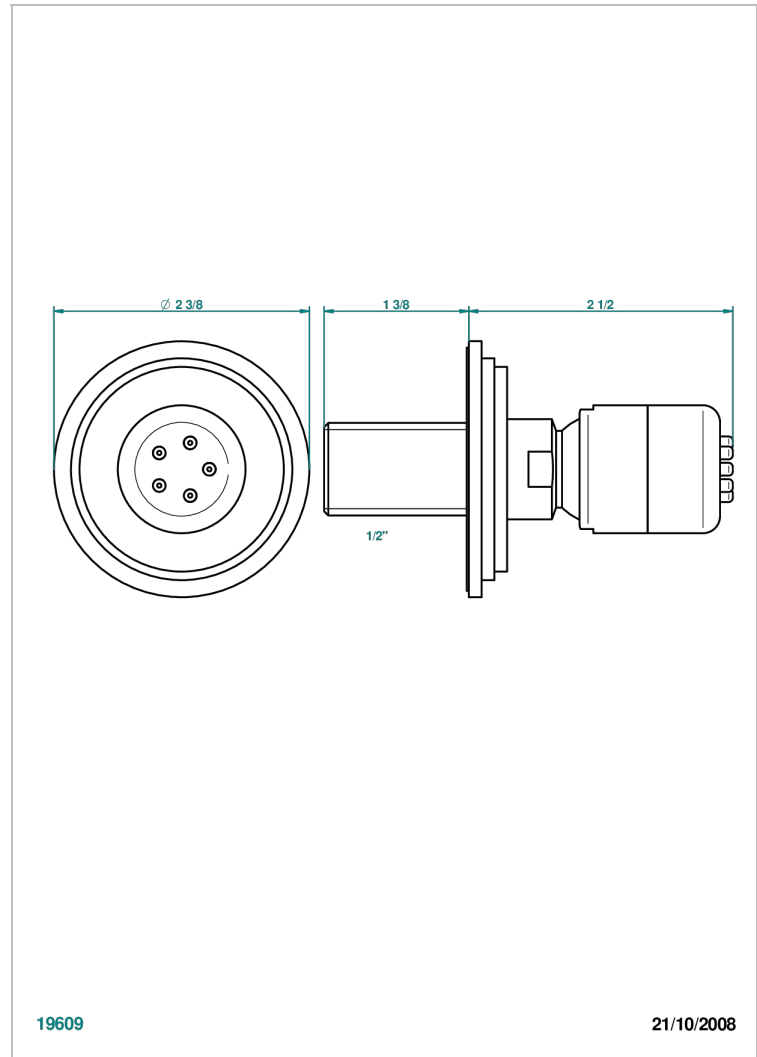

FAUBOURG WHITE PORCELAIN

G2K-290/B

Wall mounted body jet 1/2" with Easyclean system

THG[®]
PARIS

19609

21/10/2008

CHARACTERISTIC

- Faubourg White Porcelain
- Wall mounted body jet 1/2" with Easyclean system