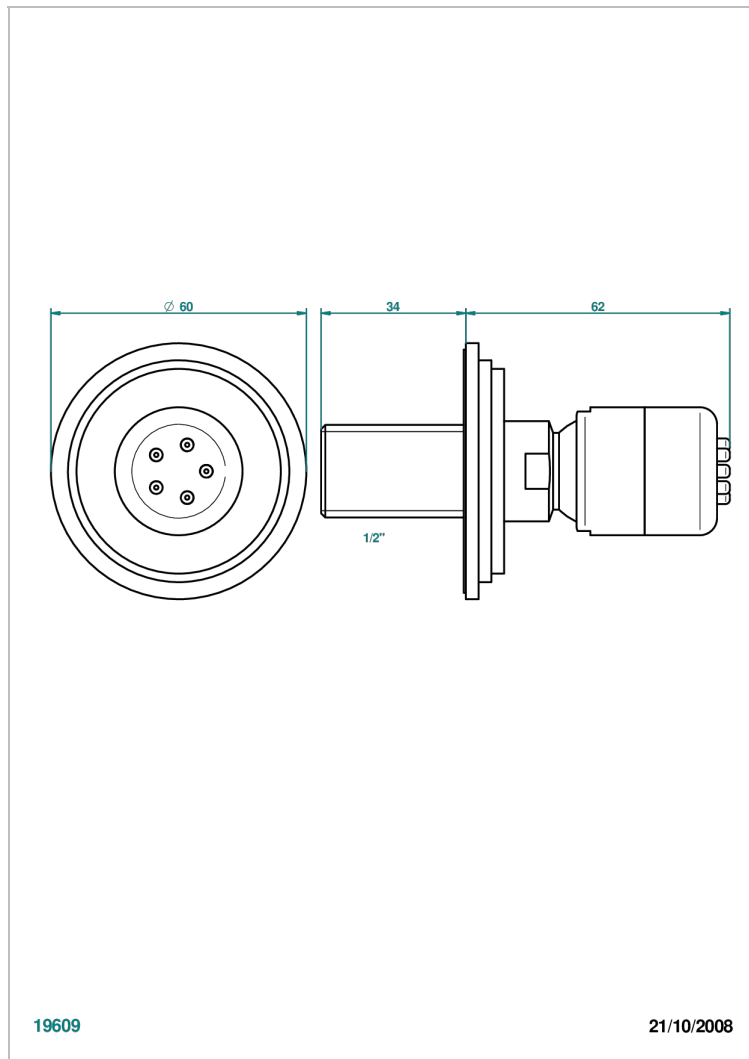

FAUBOURG WHITE PORCELAIN WITH LEVER

G2J-290/B

Wall mounted body jet 1/2" with Easyclean system

THG[®]
PARIS

CHARACTERISTIC

- Faubourg White Porcelain with lever
- Wall mounted body jet 1/2" with Easyclean system