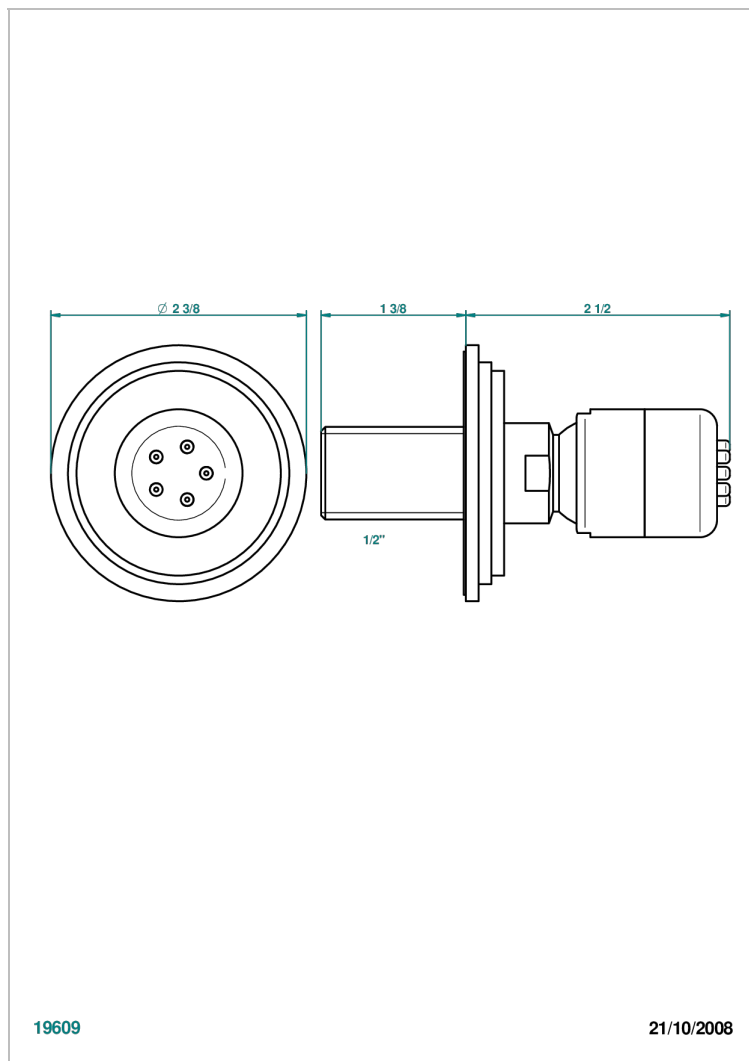

FAUBOURG WHITE PORCELAIN WITH LEVER

G2J-290/B

Wall mounted body jet 1/2" with Easyclean system

19609

21/10/2008

CHARACTERISTIC

- Faubourg White Porcelain with lever
- Wall mounted body jet 1/2" with Easyclean system