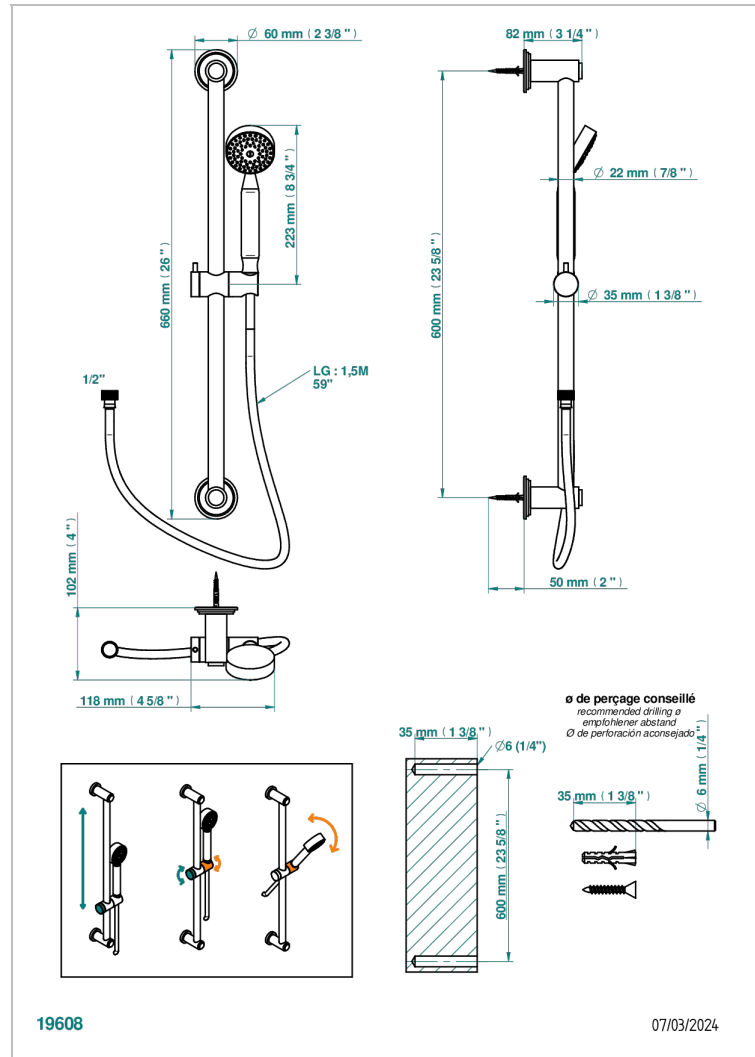

FAUBOURG METAL WITH LEVER HANDLES

G2U-58A

Wall mounted stylised handshower, 60 cm slidebar, hose and hook - no elbow

CHARACTERISTIC

- Faubourg Metal with lever handles
- Wall mounted stylised handshower, 60 cm slidebar, hose and hook - no elbow

TECHNICAL SPECS

- Recommandé : 3 bars (max. 5 bars) - Advised : 43,5 psi (max. 72 psi)
- 9,5 l/min à 3 bars (2.5 gpm at 43.5 psi)

AVAILABLE FINITIONS

Black ceram - D30
Blush PVD - H62
Brass color PVD - H49
Brown bronze color PVD - F33
Chrome polished - A02
Chrome polished / gold polished - G02

Matt nickel color PVD - H56
Natural smoked Brass - A13
Nickel antique / Sovereign - H28
Nickel color PVD - H55
Nickel polished - B01
Soft gold - F30

Soft matt gold - F31
Umber PVD - H66