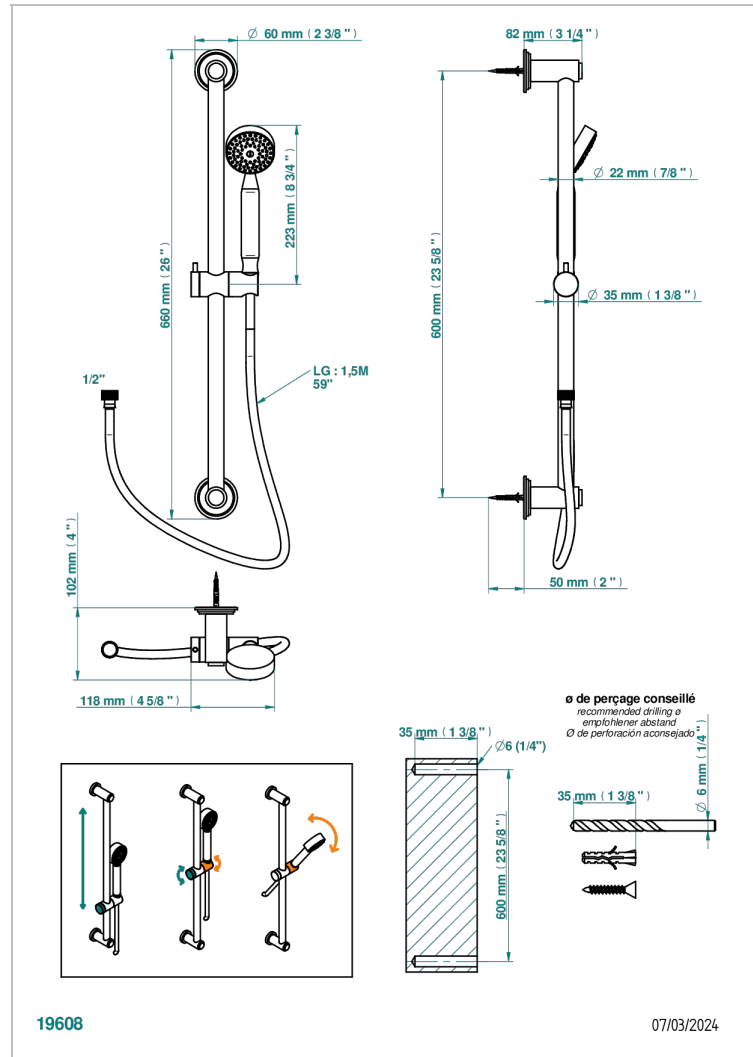

FAUBOURG METAL WITH LEVER

G2U-58A

Wall mounted stylised handshower, 60 cm slidebar, hose and hook, no elbow

CHARACTERISTIC

- Faubourg Metal with lever
- Wall mounted stylised handshower, 60 cm slidebar, hose and hook, no elbow

TECHNICAL SPECS

- Recommandé : 3 bars (max. 5 bars) - Advised : 43,5 psi (max. 72 psi)
- 9,5 l/min à 3 bars (2.5 gpm at 43.5 psi)

AVAILABLE FINITIONS

Antique nickel - H28
Black ceram - D30
Blush PVD - H62
Brass color PVD - H49
Brown bronze color PVD - F33
Gold color PVD - H52

Nickel color PVD - H55
Polished chrome (color finish) - A02
Polished chrome / Polished gold (color finish) - G02
Polished gold (color finish) - F01
Polished nickel - B01
Soft gold - F30

Soft matt gold - F31
Umber PVD - H66