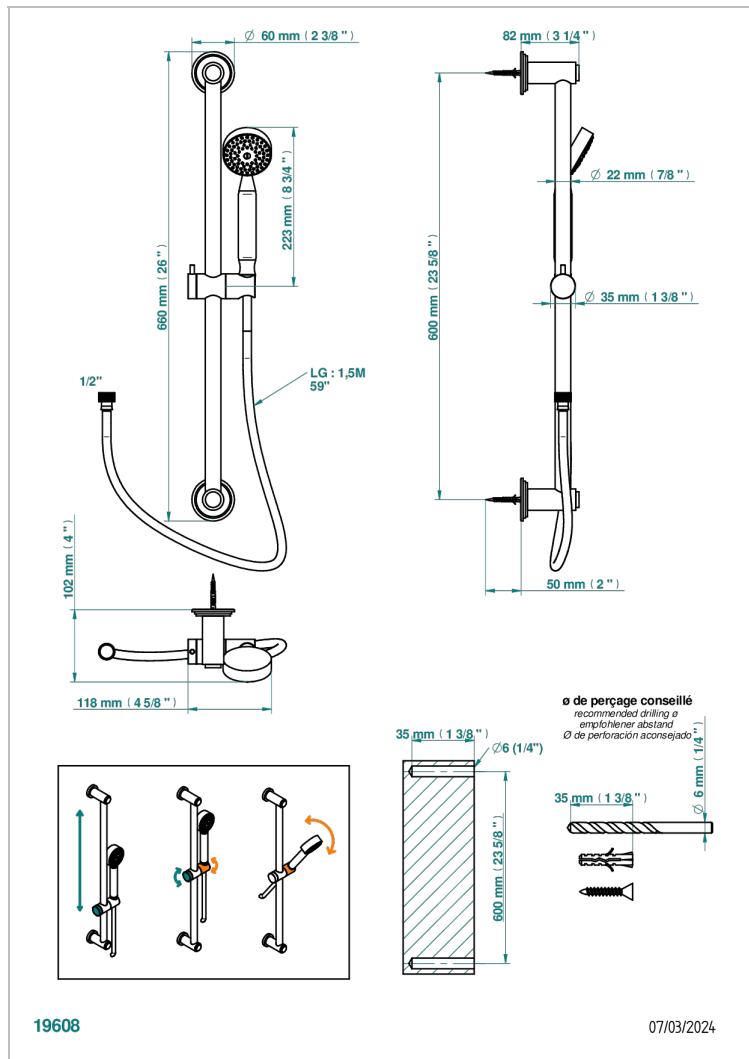

FAUBOURG BLACK PORCELAIN WITH LEVER

G2M-58A

Wall mounted stylised handshower, 60 cm slidebar, hose and hook, no elbow

CHARACTERISTIC

- Faubourg Black Porcelain with lever
- Wall mounted stylised handshower, 60 cm slidebar, hose and hook, no elbow

TECHNICAL SPECS

- Recommandé : 3 bars (max. 5 bars) - Advised : 43,5 psi (max. 72 psi)
- 9,5 l/min à 3 bars (2.5 gpm at 43.5 psi)

AVAILABLE FINITIONS

Antique nickel - H28
Black ceram - D30
Blush PVD - H62
Brass color PVD - H49
Brown bronze color PVD - F33
Gold color PVD - H52

Nickel color PVD - H55
Polished chrome (color finish) - A02
Polished chrome / Polished gold (color finish) - G02
Polished gold (color finish) - F01
Polished nickel - B01
Soft gold - F30

Soft matt gold - F31
Umber PVD - H66