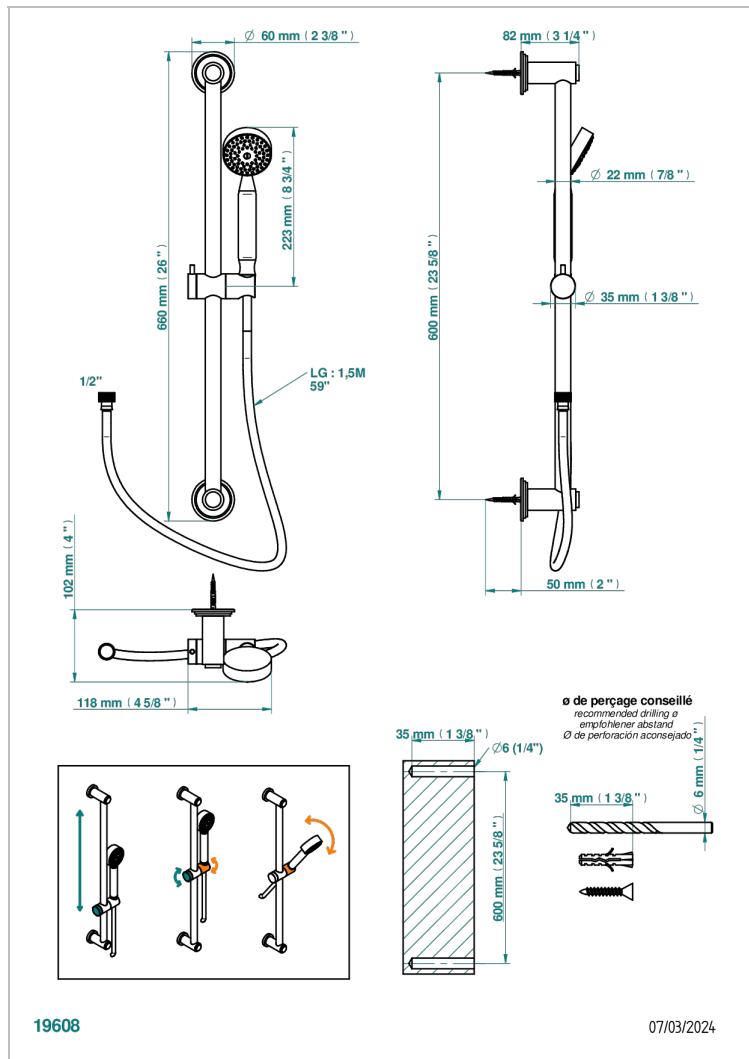

# FAUBOURG BLACK PORCELAIN

G2L-58A

Wall mounted stylised handshower, 60 cm slidebar, hose and hook - no elbow

## CHARACTERISTIC

- Faubourg Black Porcelain
- Wall mounted stylised handshower, 60 cm slidebar, hose and hook - no elbow

## TECHNICAL SPECS

- Recommandé : 3 bars (max. 5 bars) - Advised : 43,5 psi (max. 72 psi)
- 9,5 l/min à 3 bars (2.5 gpm at 43.5 psi)