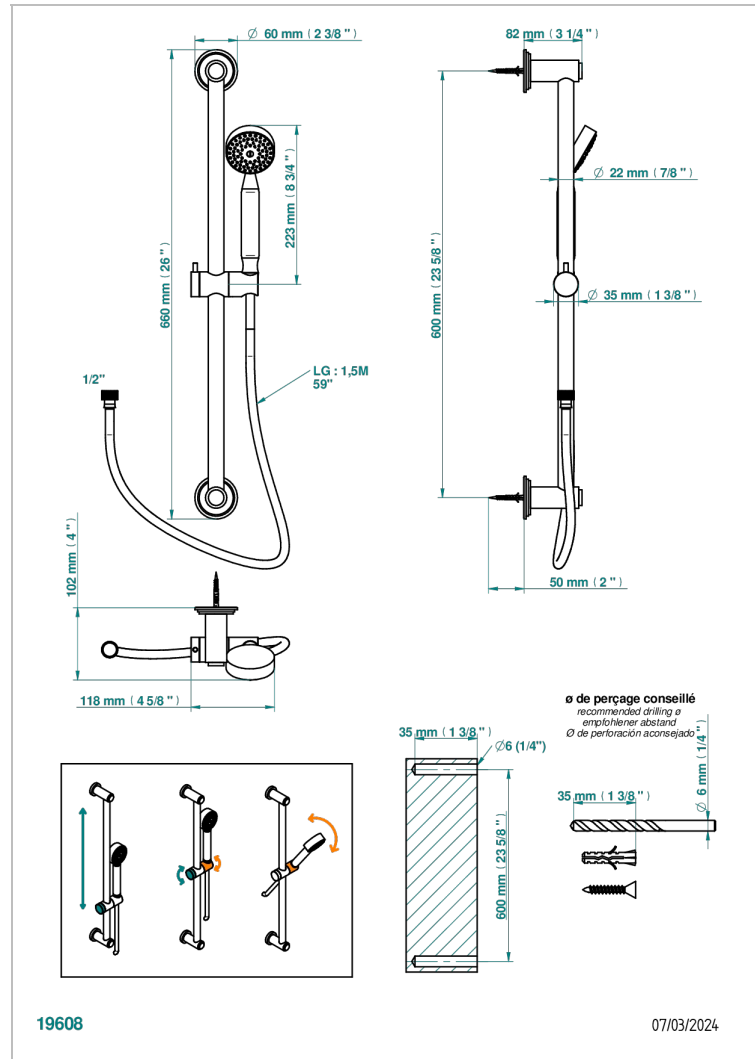

FAUBOURG BLACK PORCELAIN

G2L-58A

Wall mounted stylised handshower, 60 cm slidebar, hose and hook, no elbow

CHARACTERISTIC

- Faubourg Black Porcelain
- Wall mounted stylised handshower, 60 cm slidebar, hose and hook, no elbow

TECHNICAL SPECS

- Recommandé : 3 bars (max. 5 bars) - Advised : 43,5 psi (max. 72 psi)
- 9,5 l/min à 3 bars (2.5 gpm at 43.5 psi)

AVAILABLE FINITIONS

Antique nickel - H28
Black ceram - D30
Blush PVD - H62
Brass color PVD - H49
Brown bronze color PVD - F33
Gold color PVD - H52

Nickel color PVD - H55
Polished chrome (color finish) - A02
Polished chrome / Polished gold (color finish) - G02
Polished gold (color finish) - F01
Polished nickel - B01
Soft gold - F30

Soft matt gold - F31
Umber PVD - H66