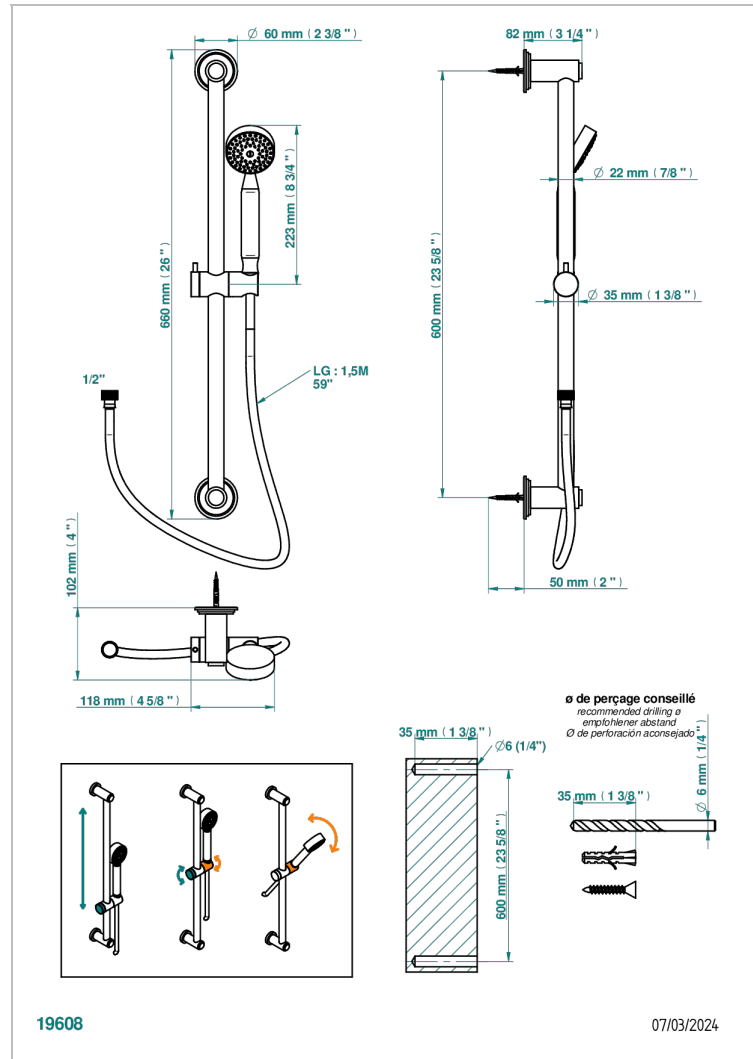

FAUBOURG WHITE PORCELAIN

G2K-58A

Wall mounted stylised handshower, 60 cm slidebar, hose and hook - no elbow

CHARACTERISTIC

- Faubourg White Porcelain
- Wall mounted stylised handshower, 60 cm slidebar, hose and hook - no elbow

TECHNICAL SPECS

- Recommandé : 3 bars (max. 5 bars) - Advised : 43,5 psi (max. 72 psi)
- 9,5 l/min à 3 bars (2.5 gpm at 43.5 psi)

AVAILABLE FINITIONS

Black ceram - D30
Blush PVD - H62
Brass color PVD - H49
Brown bronze color PVD - F33
Chrome polished - A02
Chrome polished / gold polished - G02

Matt nickel color PVD - H56
Natural smoked Brass - A13
Nickel antique / Sovereign - H28
Nickel color PVD - H55
Nickel polished - B01
Soft gold - F30

Soft matt gold - F31
Umber PVD - H66