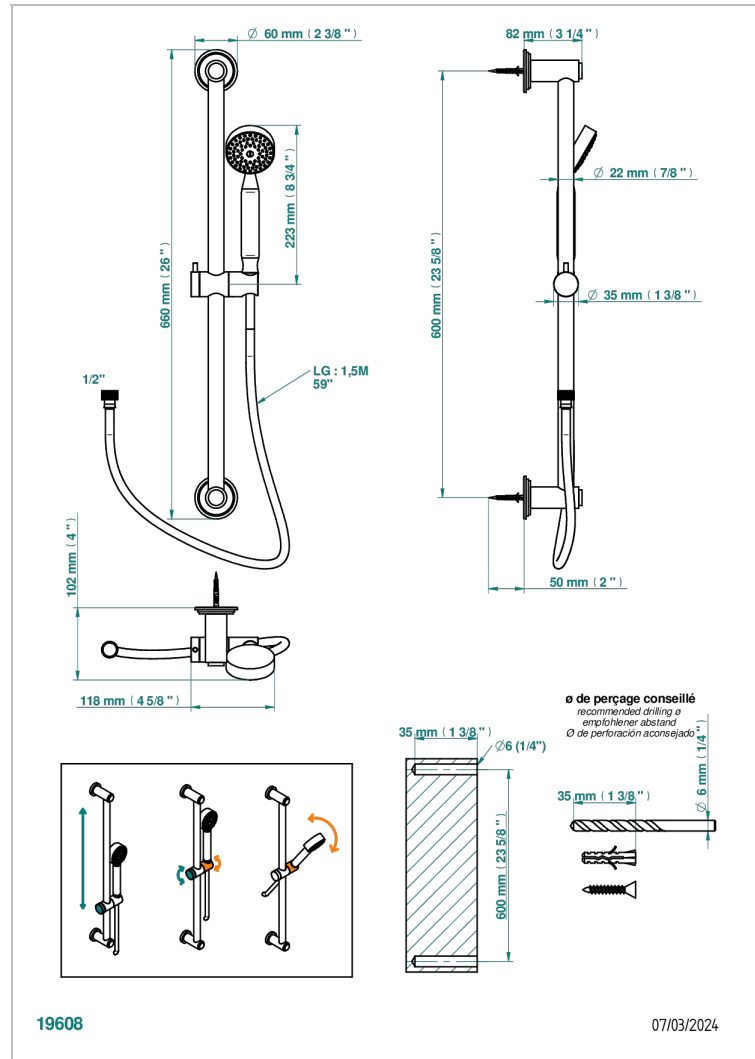

# FAUBOURG WHITE PORCELAIN

G2K-58A

Wall mounted stylised handshower, 60 cm slidebar, hose and hook, no elbow

## CHARACTERISTIC

- Faubourg White Porcelain
- Wall mounted stylised handshower, 60 cm slidebar, hose and hook, no elbow

## TECHNICAL SPECS

- Recommandé : 3 bars (max. 5 bars) - Advised : 43,5 psi (max. 72 psi)
- 9,5 l/min à 3 bars (2.5 gpm at 43.5 psi)