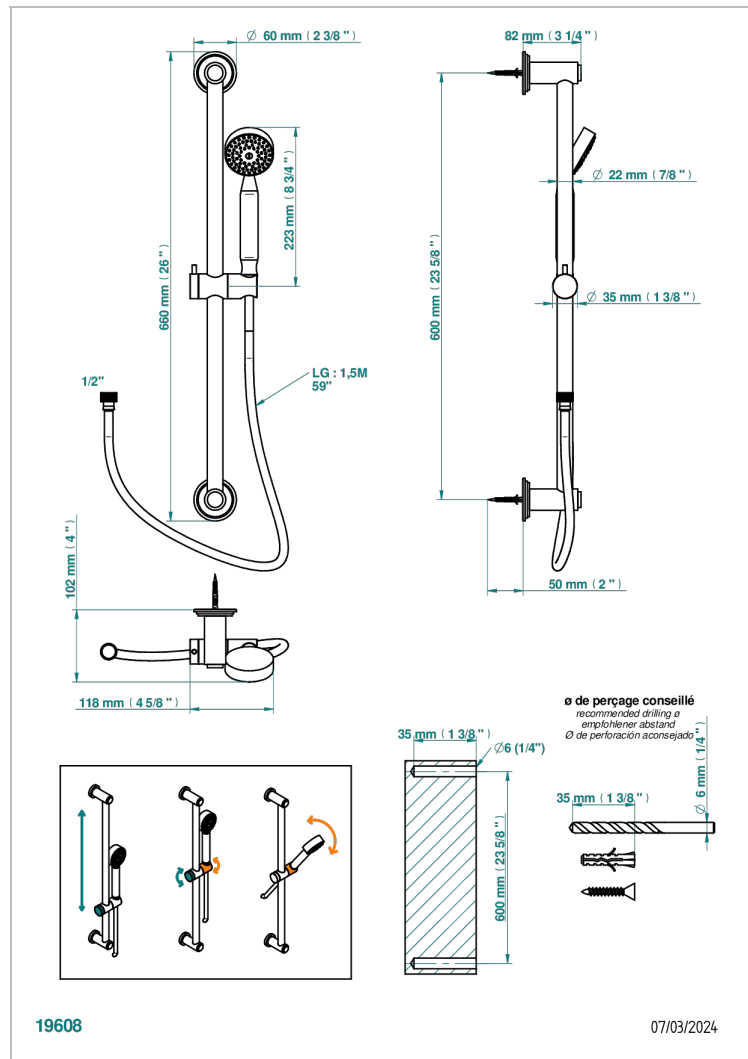

FAUBOURG WHITE PORCELAIN WITH LEVER

G2J-58A

Wall mounted stylised handshower, 60 cm slidebar, hose and hook, no elbow

CHARACTERISTIC

- Faubourg White Porcelain with lever
- Wall mounted stylised handshower, 60 cm slidebar, hose and hook, no elbow

TECHNICAL SPECS

- Recommandé : 3 bars (max. 5 bars) - Advised : 43,5 psi (max. 72 psi)
- 9,5 l/min à 3 bars (2.5 gpm at 43.5 psi)

AVAILABLE FINITIONS

Antique nickel - H28
Black ceram - D30
Blush PVD - H62
Brass color PVD - H49
Brown bronze color PVD - F33
Gold color PVD - H52

Nickel color PVD - H55
Polished chrome (color finish) - A02
Polished chrome / Polished gold (color finish) - G02
Polished gold (color finish) - F01
Polished nickel - B01
Soft gold - F30

Soft matt gold - F31
Umber PVD - H66