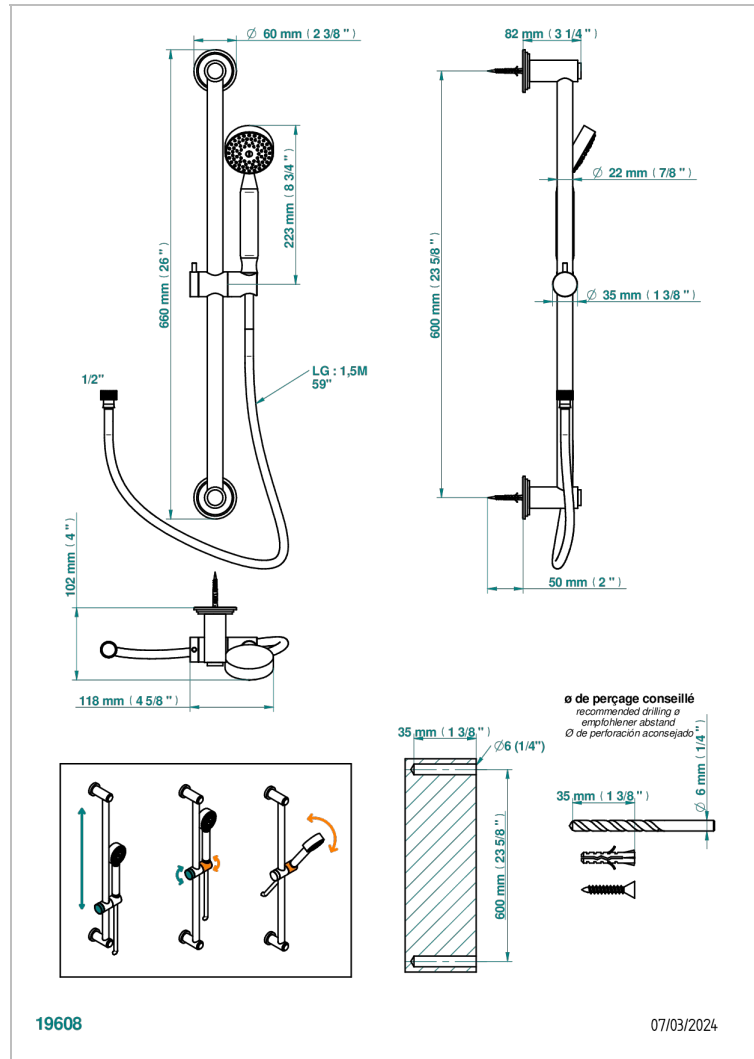

FAUBOURG WHITE PORCELAIN WITH LEVER

G2J-58A

Wall mounted stylised handshower, 60 cm slidebar, hose and hook, no elbow

CHARACTERISTIC

- Faubourg White Porcelain with lever
- Wall mounted stylised handshower, 60 cm slidebar, hose and hook, no elbow

TECHNICAL SPECS

- Recommandé : 3 bars (max. 5 bars) - Advised : 43,5 psi (max. 72 psi)
- 9,5 l/min à 3 bars (2.5 gpm at 43.5 psi)

AVAILABLE FINITIONS

Antique nickel - H28
Black ceram - D30
Blush PVD - H62
Brass color PVD - H49
Brown bronze color PVD - F33
Gold color PVD - H52

Nickel color PVD - H55
Polished chrome (color finish) - A02
Polished chrome / Polished gold (color finish) - G02
Polished gold (color finish) - F01
Polished nickel - B01
Soft gold - F30

Soft matt gold - F31
Umber PVD - H66