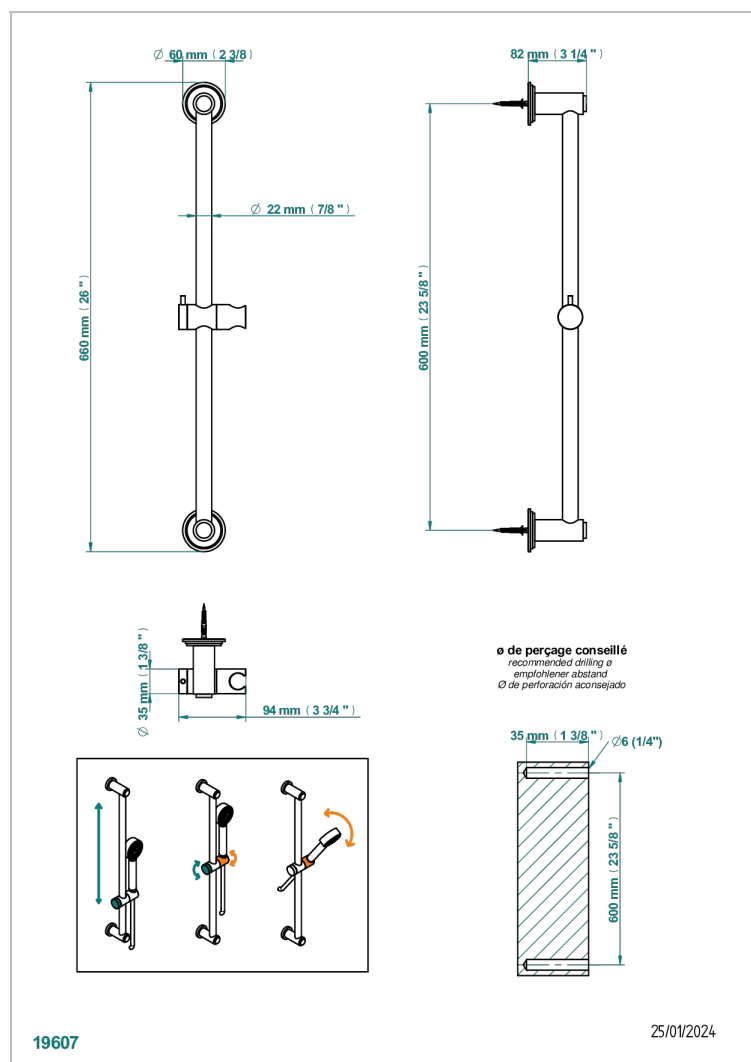

FAUBOURG METAL WITH LEVER HANDLES

G2U-258

60 cm SLIDE BAR AND HOOK

CHARACTERISTIC

- Faubourg Metal with lever handles
- 60 cm SLIDE BAR AND HOOK

AVAILABLE FINITIONS

Black ceram - D30
Blush PVD - H62
Brass color PVD - H49
Brown bronze color PVD - F33
Chrome polished - A02
Chrome polished / gold polished - G02