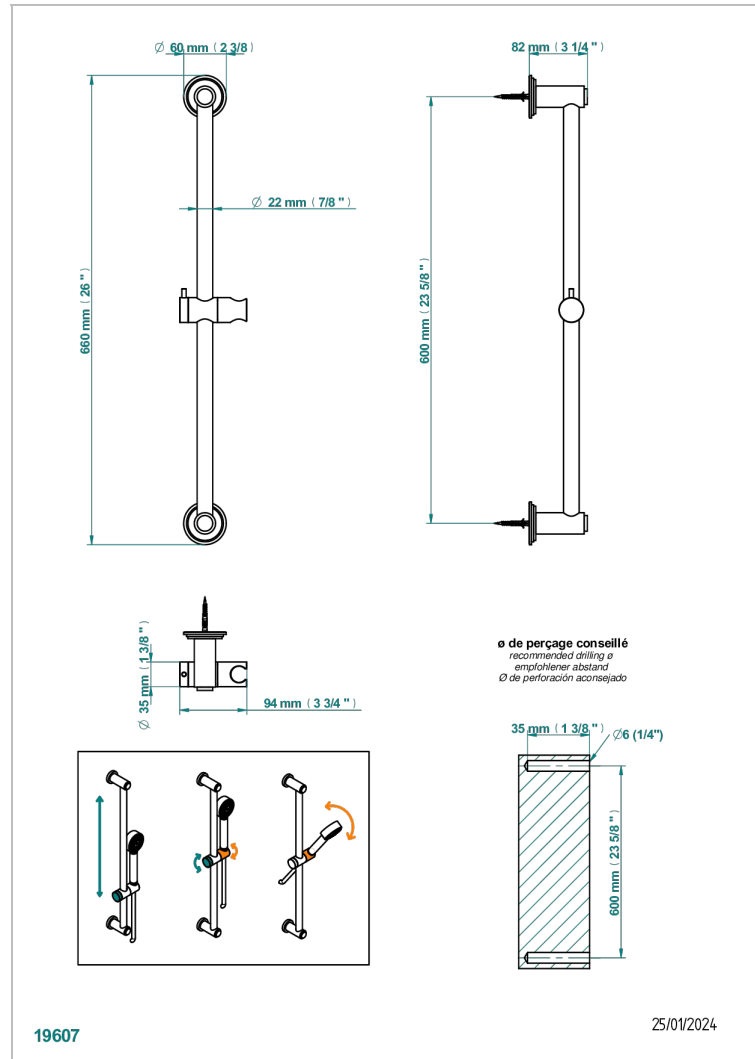

FAUBOURG METAL WITH LEVER

G2U-258

Slide bar and hook

CHARACTERISTIC

- Faubourg Metal with lever
- Slide bar and hook

AVAILABLE FINITIONS

Antique nickel - H28
Black ceram - D30
Blush PVD - H62
Brass color PVD - H49
Brown bronze color PVD - F33
Gold color PVD - H52

Nickel color PVD - H55
Polished chrome (color finish) - A02
Polished chrome / Polished gold (color finish) - G02
Polished gold (color finish) - F01
Polished nickel - B01
Soft gold - F30

Soft matt gold - F31
Umber PVD - H66