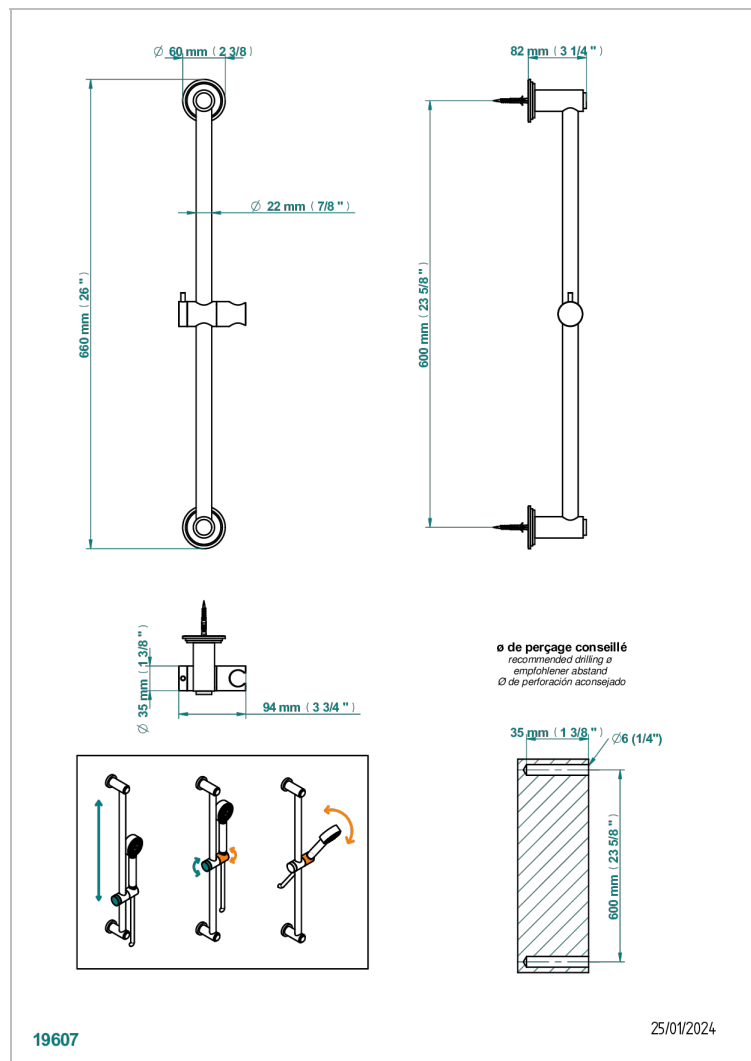

# FAUBOURG BLACK PORCELAIN WITH LEVER HANDLES

G2M-258

60 cm SLIDE BAR AND HOOK

## CHARACTERISTIC

- Faubourg Black Porcelain with lever handles
- 60 cm SLIDE BAR AND HOOK