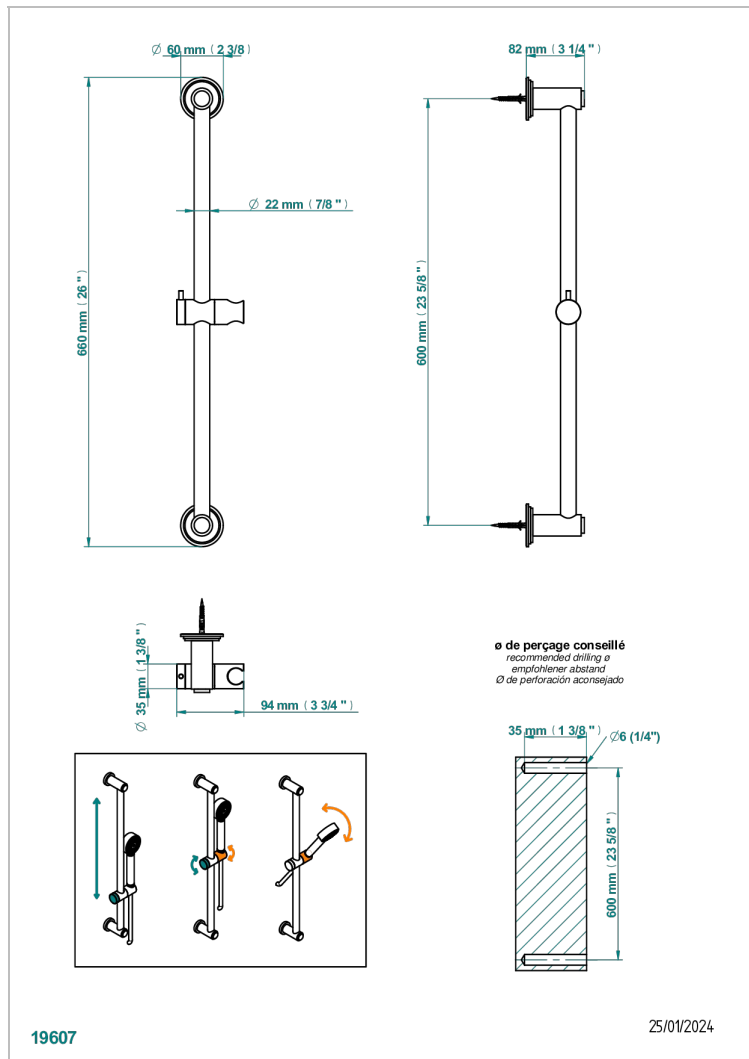

FAUBOURG BLACK PORCELAIN WITH LEVER

G2M-258

Slide bar and hook

CHARACTERISTIC

- Faubourg Black Porcelain with lever
- Slide bar and hook

AVAILABLE FINITIONS

Antique nickel - H28
Black ceram - D30
Blush PVD - H62
Brass color PVD - H49
Brown bronze color PVD - F33
Gold color PVD - H52