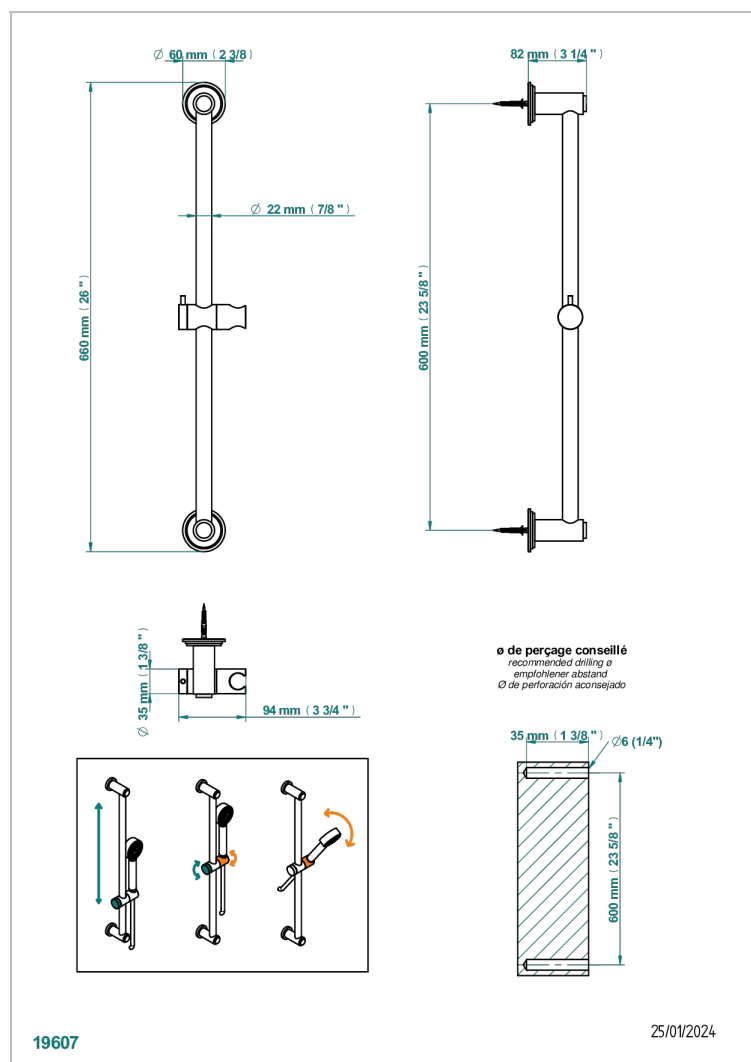

FAUBOURG BLACK PORCELAIN

G2L-258

60 cm SLIDE BAR AND HOOK

CHARACTERISTIC

- Faubourg Black Porcelain
- 60 cm SLIDE BAR AND HOOK

AVAILABLE FINITIONS

Black ceram - D30
Blush PVD - H62
Brass color PVD - H49
Brown bronze color PVD - F33
Chrome polished - A02
Chrome polished / gold polished - G02