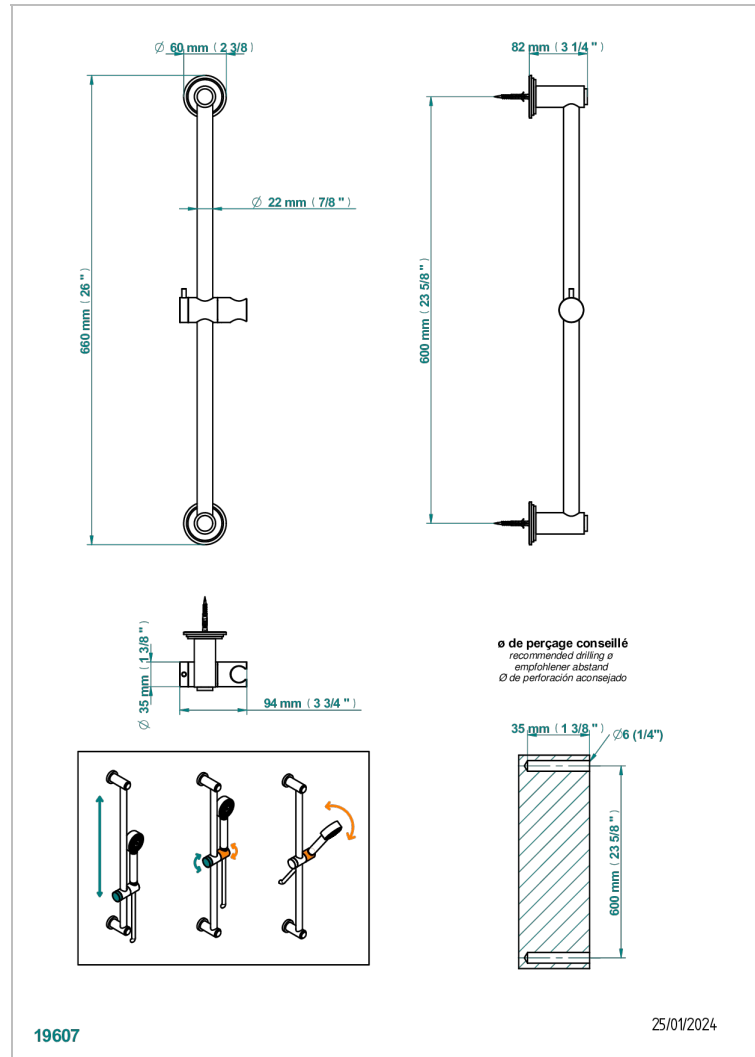

FAUBOURG BLACK PORCELAIN

G2L-258

Slide bar and hook

CHARACTERISTIC

- Faubourg Black Porcelain
- Slide bar and hook

AVAILABLE FINITIONS

Antique nickel - H28
Black ceram - D30
Blush PVD - H62
Brass color PVD - H49
Brown bronze color PVD - F33
Gold color PVD - H52

Nickel color PVD - H55
Polished chrome (color finish) - A02
Polished chrome / Polished gold (color finish) - G02
Polished gold (color finish) - F01
Polished nickel - B01
Soft gold - F30

Soft matt gold - F31
Umber PVD - H66