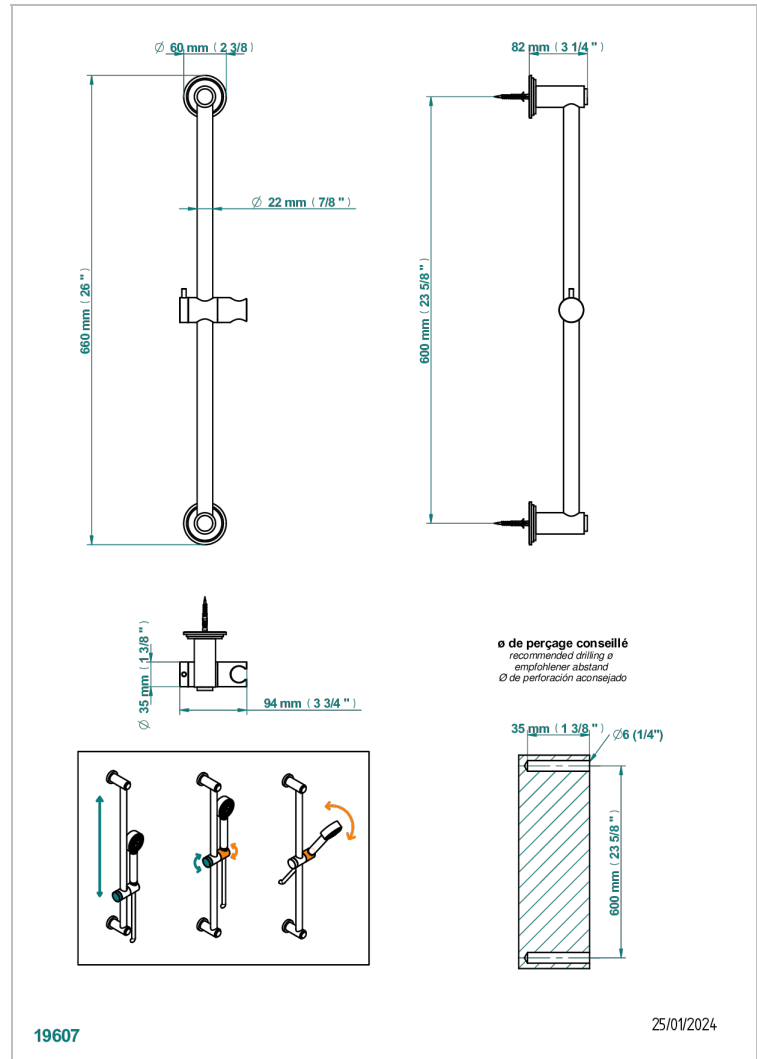

FAUBOURG WHITE PORCELAIN

G2K-258

60 cm SLIDE BAR AND HOOK

CHARACTERISTIC

- Faubourg White Porcelain
- 60 cm SLIDE BAR AND HOOK

AVAILABLE FINITIONS

Black ceram - D30
Blush PVD - H62
Brass color PVD - H49
Brown bronze color PVD - F33
Chrome polished - A02
Chrome polished / gold polished - G02