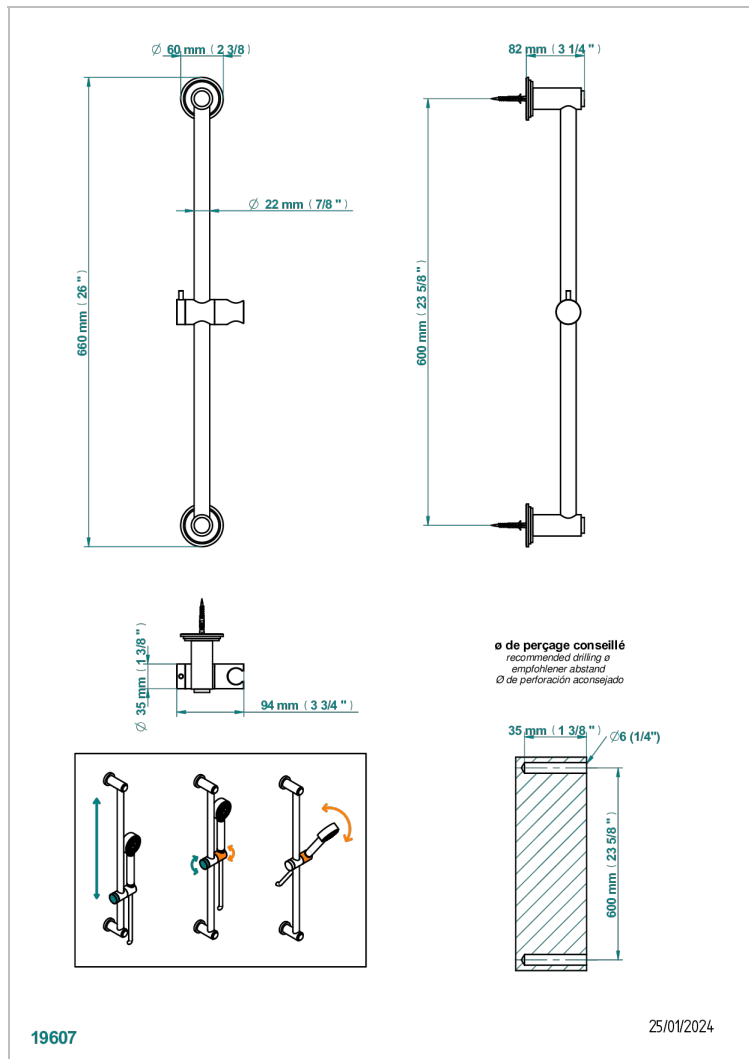

FAUBOURG WHITE PORCELAIN

G2K-258

Slide bar and hook

CHARACTERISTIC

- Faubourg White Porcelain
- Slide bar and hook

AVAILABLE FINITIONS

Antique nickel - H28
Black ceram - D30
Blush PVD - H62
Brass color PVD - H49
Brown bronze color PVD - F33
Gold color PVD - H52