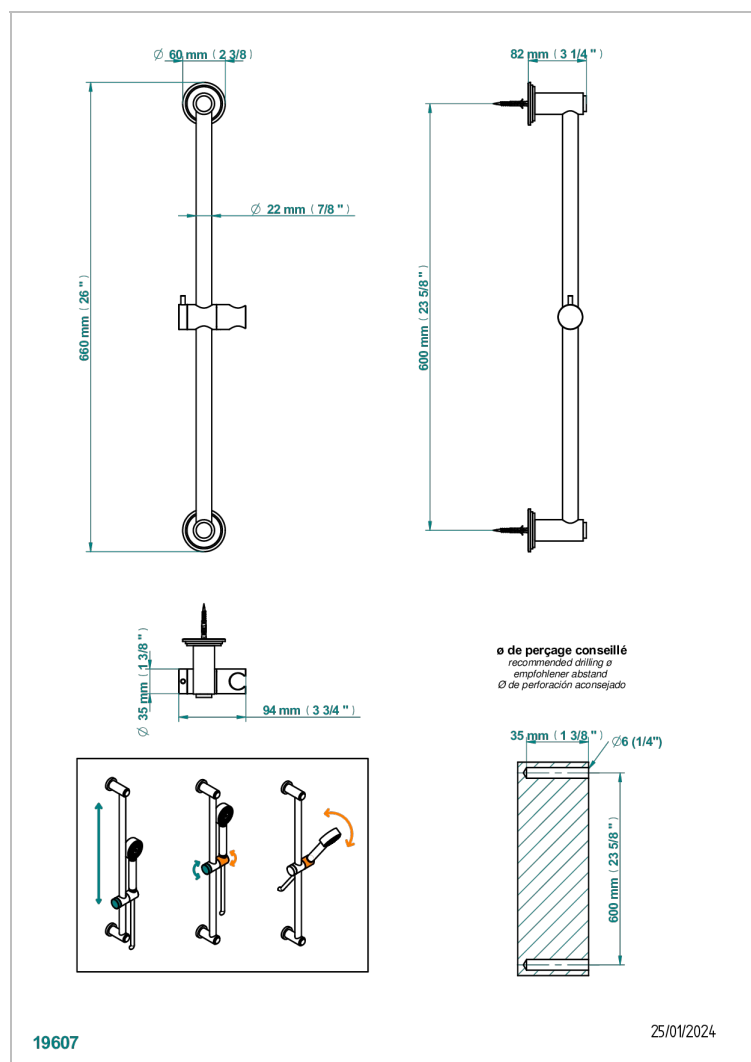

# FAUBOURG WHITE PORCELAIN WITH LEVER HANDLES

G2J-258

60 cm SLIDE BAR AND HOOK

## CHARACTERISTIC

- Faubourg White Porcelain with lever handles
- 60 cm SLIDE BAR AND HOOK