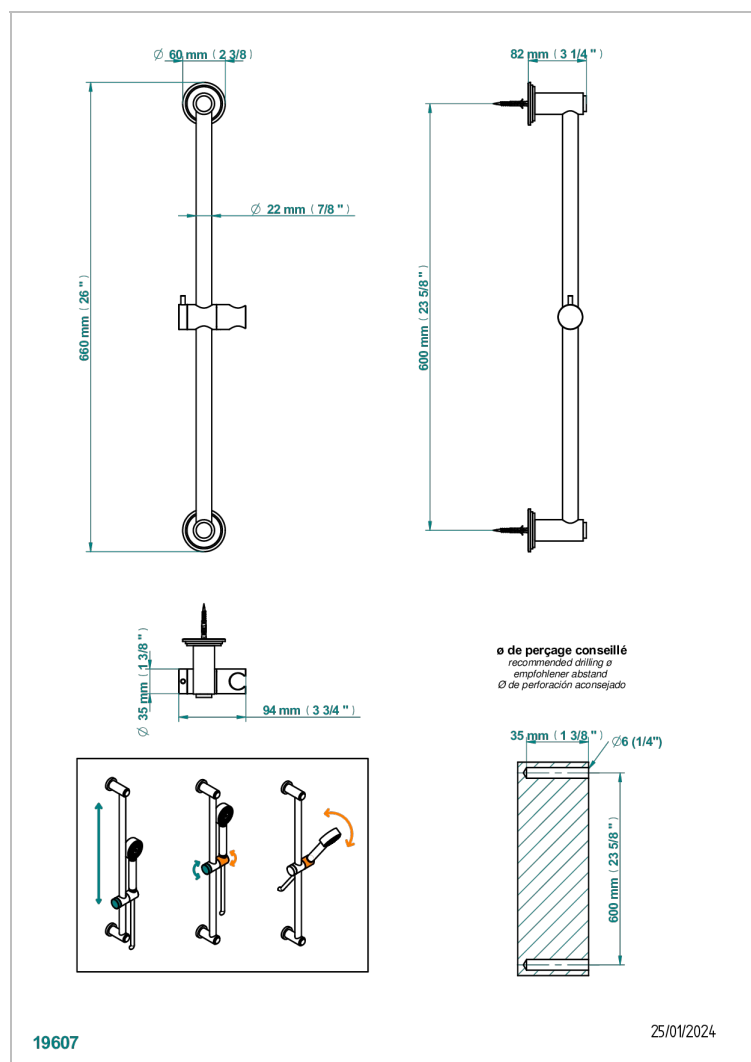

FAUBOURG WHITE PORCELAIN WITH LEVER

G2J-258

Slide bar and hook

CHARACTERISTIC

- Faubourg White Porcelain with lever
- Slide bar and hook

AVAILABLE FINITIONS

Antique nickel - H28
Black ceram - D30
Blush PVD - H62
Brass color PVD - H49
Brown bronze color PVD - F33
Gold color PVD - H52

Nickel color PVD - H55
Polished chrome (color finish) - A02
Polished chrome / Polished gold (color finish) - G02
Polished gold (color finish) - F01
Polished nickel - B01
Soft gold - F30

Soft matt gold - F31
Umber PVD - H66