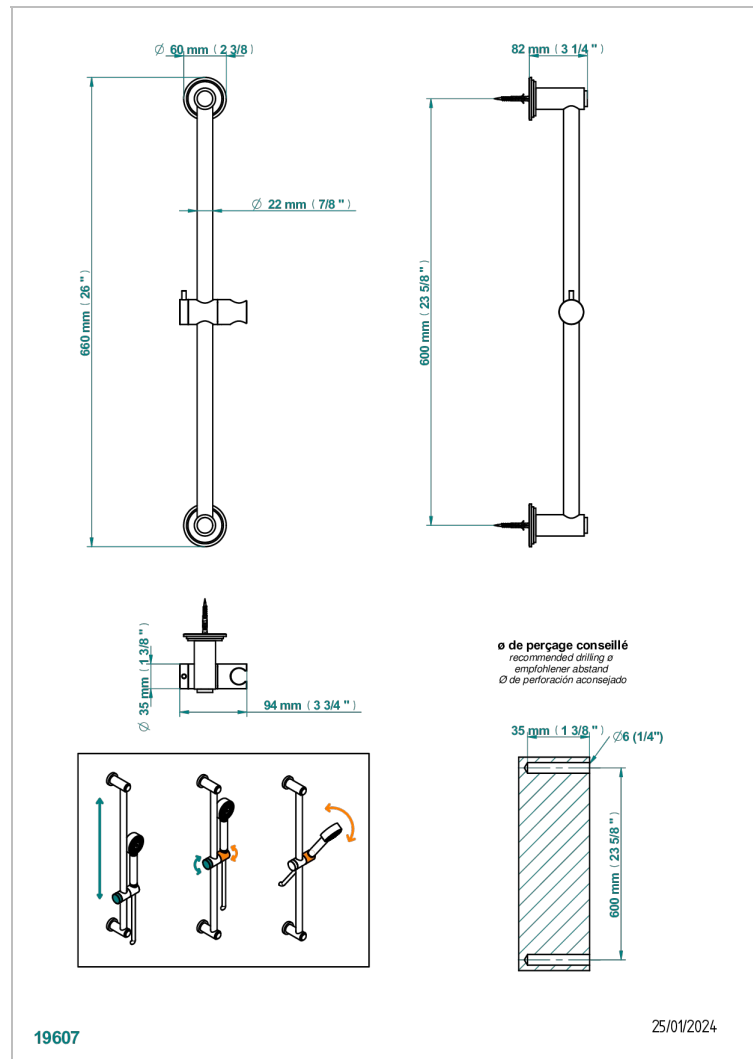

LE 9 NERO MARQUINA

G2I-258

60 cm SLIDE BAR AND HOOK

THG[®]
PARIS

CHARACTERISTIC

- Le 9 Nero Marquina
- 60 cm SLIDE BAR AND HOOK

AVAILABLE FINITIONS

Black ceram - D30
Blush PVD - H62
Brass color PVD - H49
Brown bronze color PVD - F33
Chrome polished - A02
Chrome polished / gold polished - G02