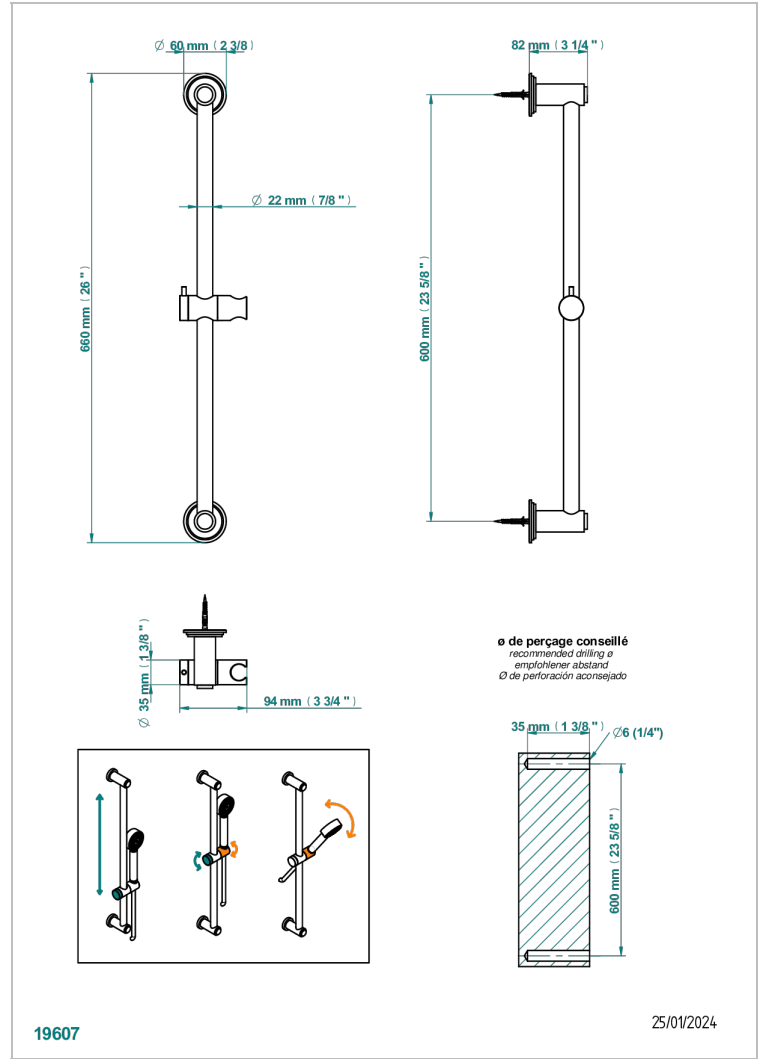

LE 9 HOWLITE

G2H-258

60 cm SLIDE BAR AND HOOK

THG[®]
PARIS

CHARACTERISTIC

- Le 9 Howlite
- 60 cm SLIDE BAR AND HOOK

AVAILABLE FINITIONS

Black ceram - D30
Blush PVD - H62
Brass color PVD - H49
Brown bronze color PVD - F33
Chrome polished - A02
Chrome polished / gold polished - G02