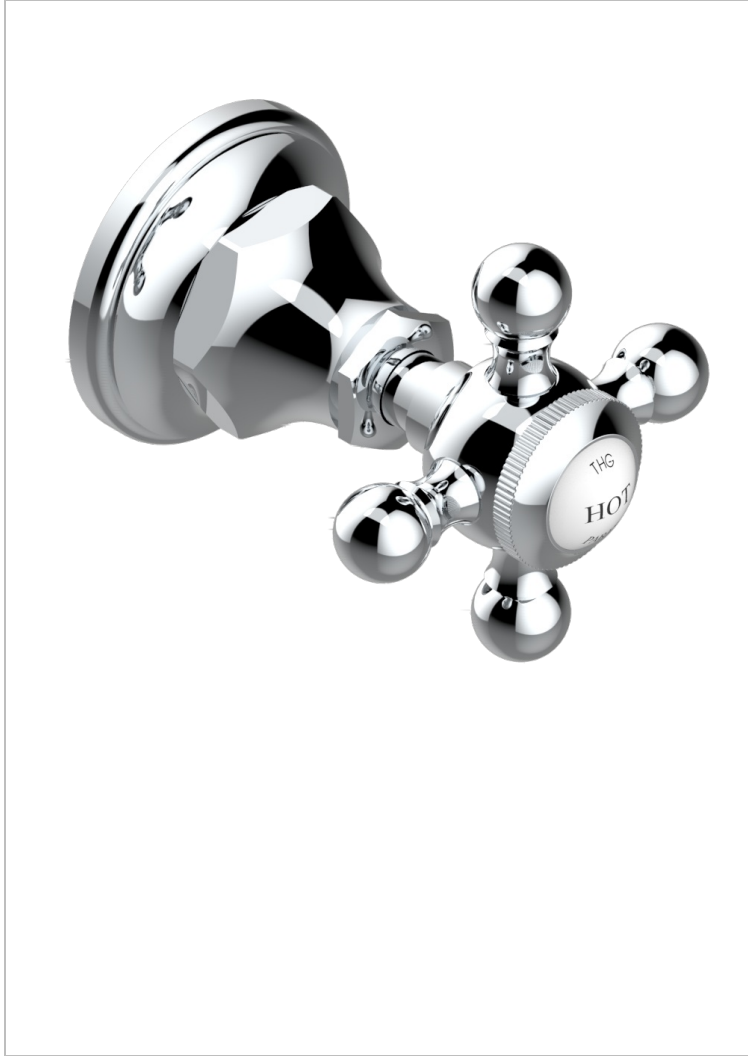

Trim only for wall valve - hot - 1/2" ref.30/HA and 3/4" ref.32/HA and diverter ref.50/4VMA

19597

09/12/2021

### CHARACTERISTIC

- Broadway
- Trim only for wall valve - hot - 1/2" ref.30/HA and 3/4" ref.32/HA and diverter ref.50/4VMA

### RELATED SKU'S

- Ref. G00-30/HA Wall mounted 1/2" valve body with ceramic head, 1/4 turn right
- Ref. G00-32/HA Wall mounted 3/4" valve body with ceramic head, 1/4 turn right - no trim

### AVAILABLE FINITIONS

Antique nickel - H28  
 Black ceram - D30  
 Blush PVD - H62  
 Brass color PVD - H49  
 Brown bronze color PVD - F33  
 Gold color PVD - H52

Graphite PVD - H64  
 Lacquered light bronze - D01  
 Matt Umber PVD - H67  
 Matt blush PVD - H60  
 Matt brass color PVD - H50  
 Matt brown bronze color PVD - F34