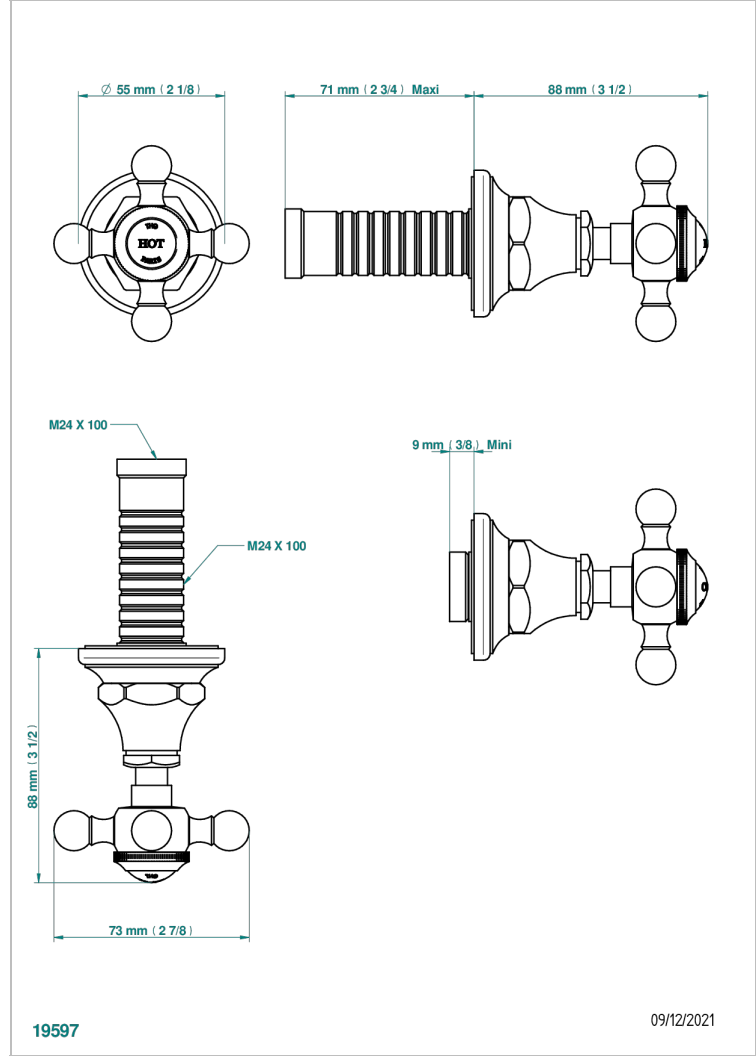

Trim only for wall valve - hot - 1/2" ref.30/HA and 3/4" ref.32/HA and diverter ref.50/4VMA

19597

09/12/2021

### CHARACTERISTIC

- Broadway
- Trim only for wall valve - hot - 1/2" ref.30/HA and 3/4" ref.32/HA and diverter ref.50/4VMA

### RELATED SKU'S

- Ref. G00-30/HA Wall mounted 1/2" valve body with ceramic head, 1/4 turn right
- Ref. G00-32/HA Wall mounted 3/4" valve body with ceramic head, 1/4 turn right - no trim