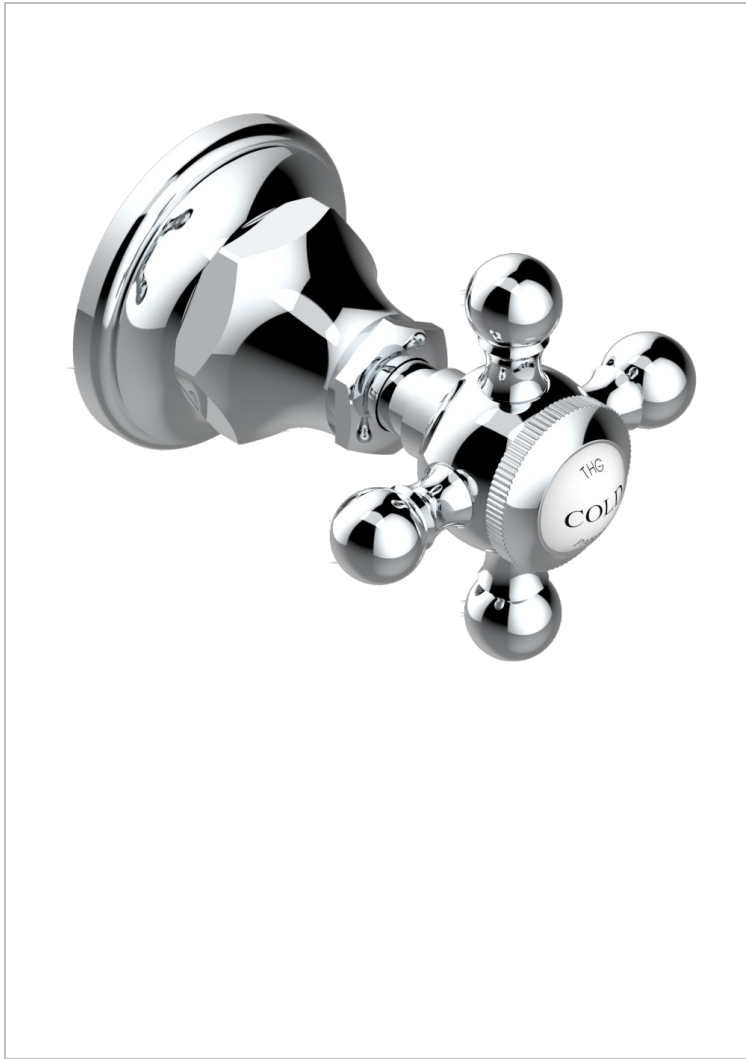

Trim only for wall valve - cold - 1/2" ref.30/CA and 3/4" ref.32/CA and diverter ref.50/4VMA

CHARACTERISTIC

- Broadway
- Trim only for wall valve - cold - 1/2" ref.30/CA and 3/4" ref.32/CA and diverter ref.50/4VMA

RELATED SKU'S

- Ref. G00-30/CA Wall mounted 1/2" valve body with ceramic head, 1/4 turn left - no trim
- Ref. G00-32/CA Wall mounted 3/4" valve with ceramic head, 1/4 turn left - no trim

AVAILABLE FINITIONS

Antique nickel - H28
 Black ceram - D30
 Blush PVD - H62
 Brass color PVD - H49
 Brown bronze color PVD - F33
 Gold color PVD - H52

Graphite PVD - H64
 Lacquered light bronze - D01
 Matt Umber PVD - H67
 Matt blush PVD - H60
 Matt brass color PVD - H50
 Matt brown bronze color PVD - F34

Soft gold - F30
 Soft matt gold - F31
 Umber PVD - H66
 Varnished matt antique red copper (color finish) - H07