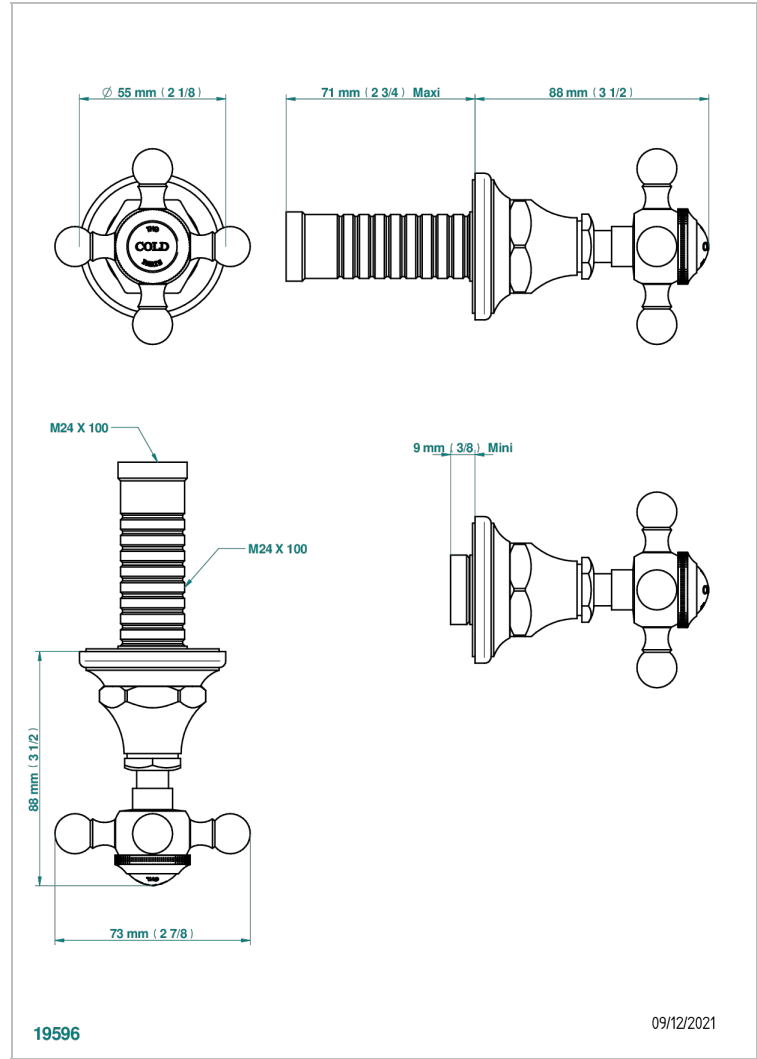

Trim only for wall valve - cold - 1/2" ref.30/CA and 3/4" ref.32/CA and diverter ref.50/4VMA

CHARACTERISTIC

- Broadway
- Trim only for wall valve - cold - 1/2" ref.30/CA and 3/4" ref.32/CA and diverter ref.50/4VMA

RELATED SKU'S

- Ref. G00-30/CA Wall mounted 1/2" valve body with ceramic head, 1/4 turn left - no trim
- Ref. G00-32/CA Wall mounted 3/4" valve with ceramic head, 1/4 turn left - no trim

AVAILABLE FINITIONS