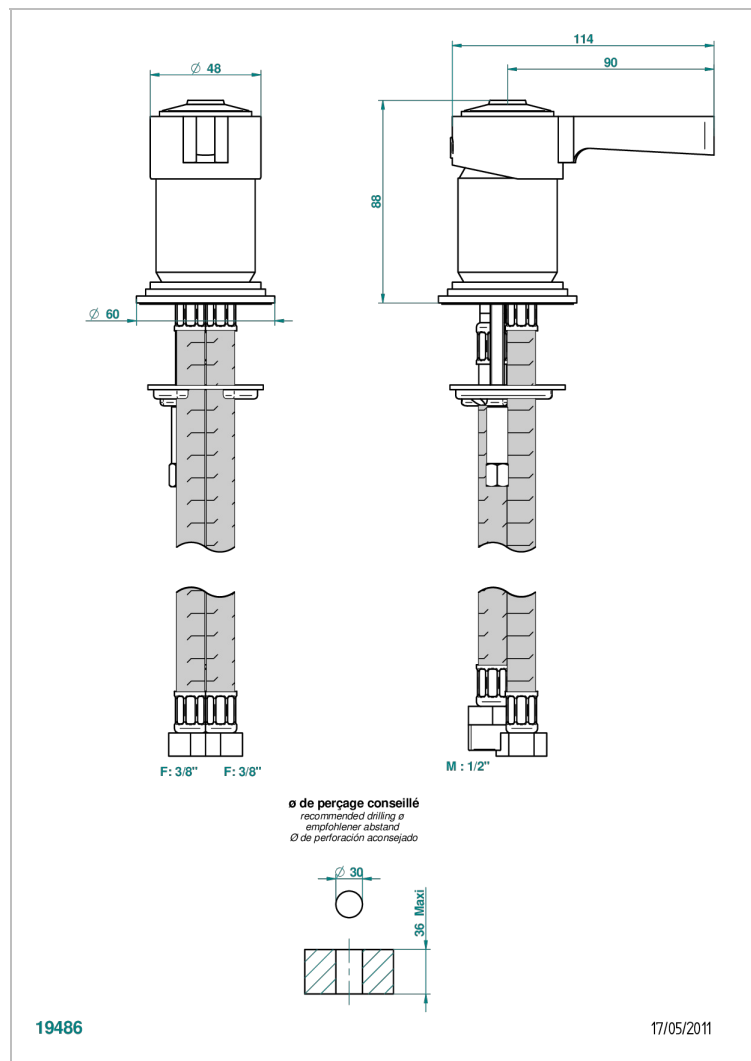

# FAUBOURG WHITE PORCELAIN WITH LEVER

G2J-6523

Rim mounted ceramic mixer