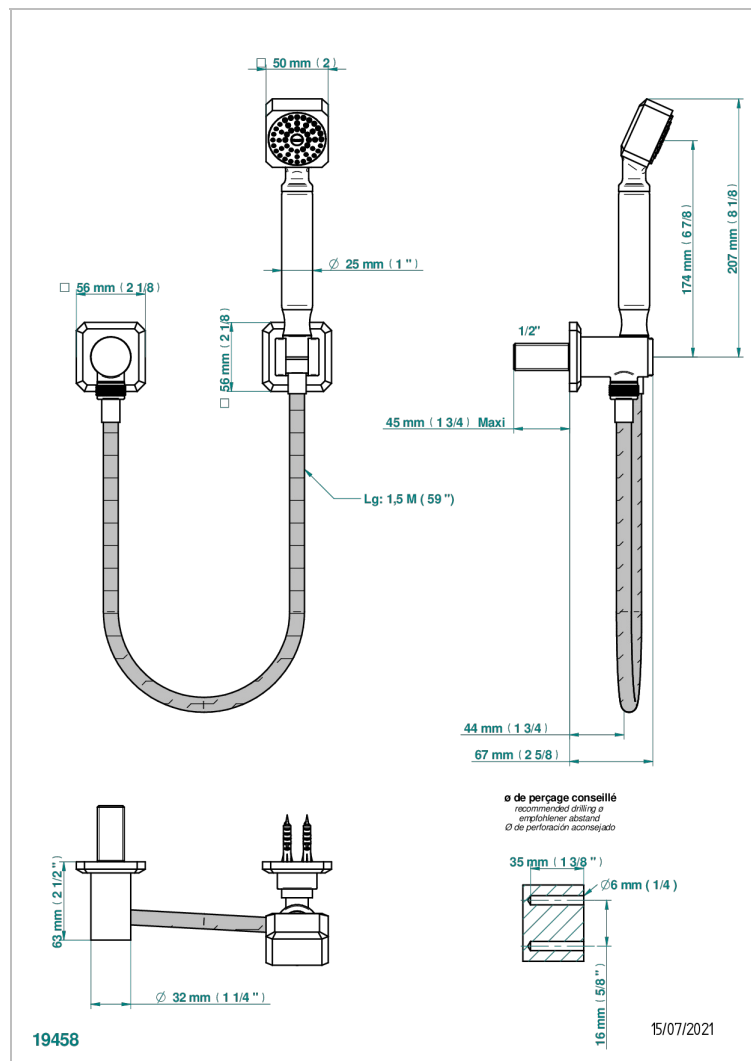

METROPOLIS BLACK CRYSTAL WITH LEVER

A2M-52

Wall mounted stylised handshower, hose, fix hook and elbow

CHARACTERISTIC

- Métropolis Black crystal with lever
- Wall mounted stylised handshower, hose, fix hook and elbow

TECHNICAL SPECS

- Recommandé : 3 bars (max. 5 bars) - Advised : 43,5 psi (max. 72 psi)
- 9,5 l/min à 3 bars (2.5 gpm at 43.5 psi)

AVAILABLE FINITIONS

Antique nickel - H28
Black ceram - D30
Blush PVD - H62
Brass color PVD - H49
Brown bronze color PVD - F33
Gold color PVD - H52