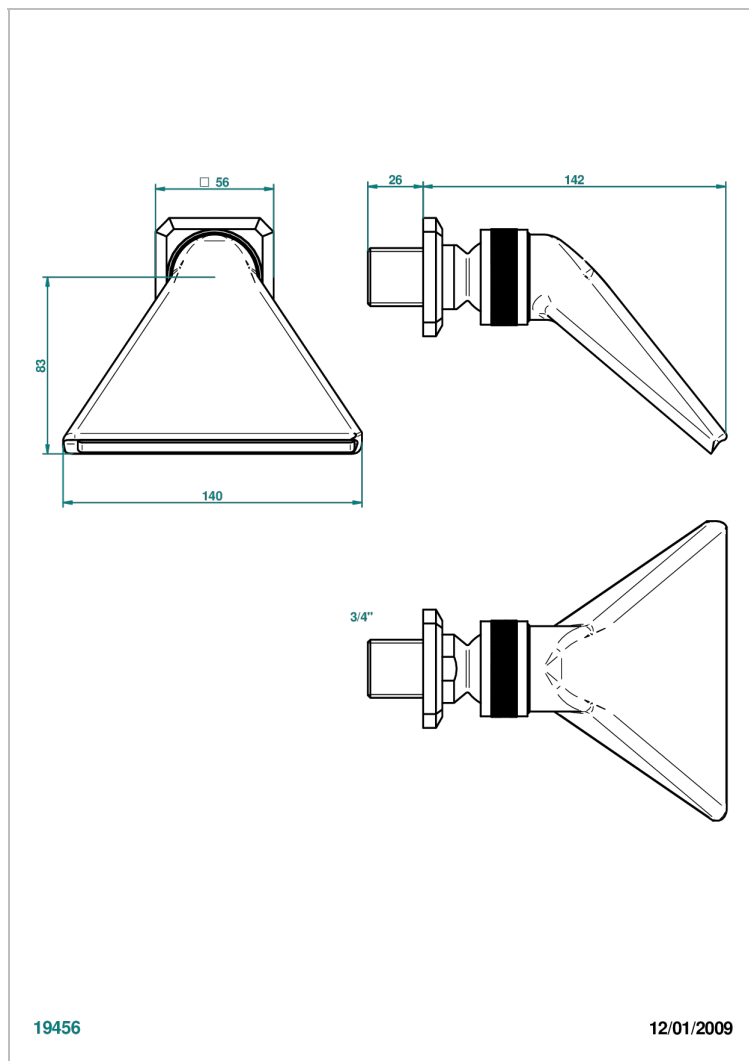

METROPOLIS BLACK CRYSTAL WITH LEVER

A2M-3640

Sports shower head 3/4"

CHARACTERISTIC

- Métropolis Black crystal with lever
- Sports shower head 3/4"

AVAILABLE FINITIONS

Antique nickel - H28
Black ceram - D30
Blush PVD - H62
Brass color PVD - H49
Brown bronze color PVD - F33
Gold color PVD - H52