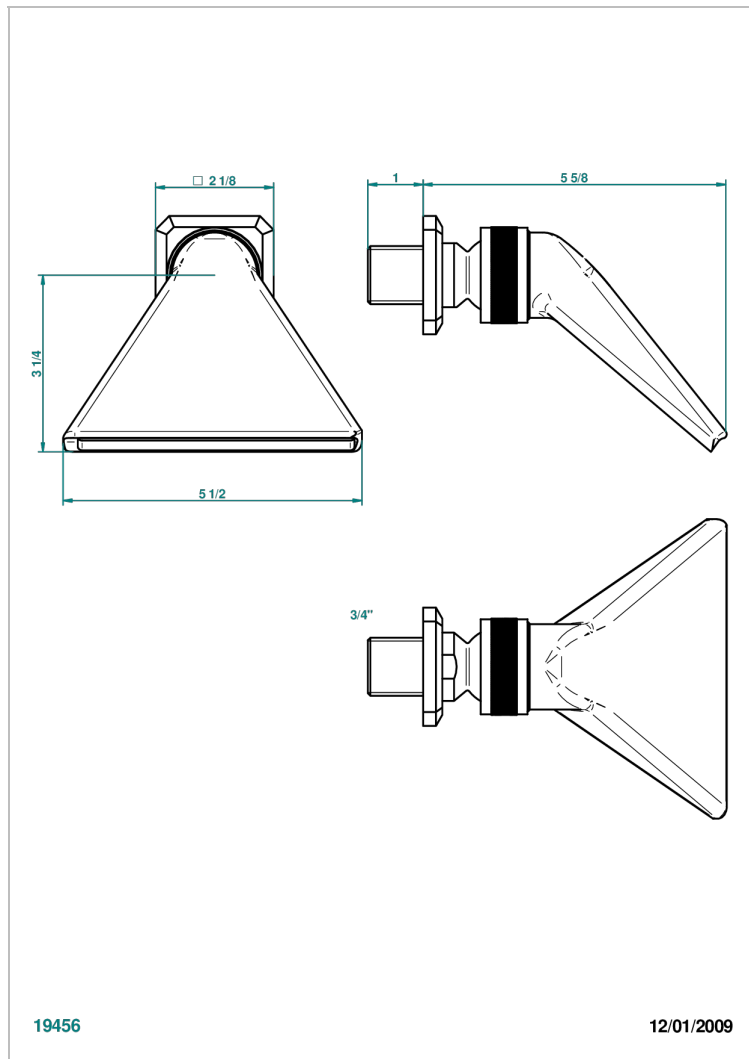

METROPOLIS BLACK CRYSTAL WITH LEVER

A2M-3640

Sports shower head 3/4"

CHARACTERISTIC

- Métropolis Black crystal with lever
- Sports shower head 3/4"

AVAILABLE FINITIONS

Antique nickel - H28
Black ceram - D30
Blush PVD - H62
Brass color PVD - H49
Brown bronze color PVD - F33
Gold color PVD - H52