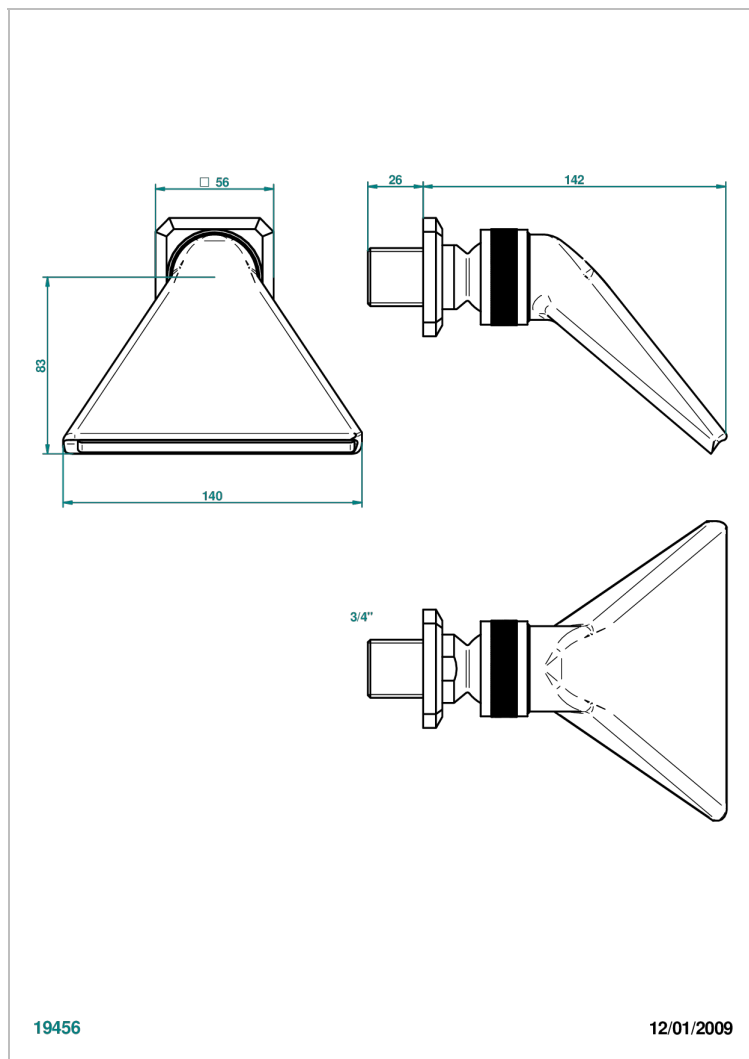

METROPOLIS BLACK CRYSTAL

A2L-3640

Sports shower head 3/4"

THG[®]
PARIS

19456

12/01/2009

CHARACTERISTIC

- Métropolis Black crystal
- Sports shower head 3/4"