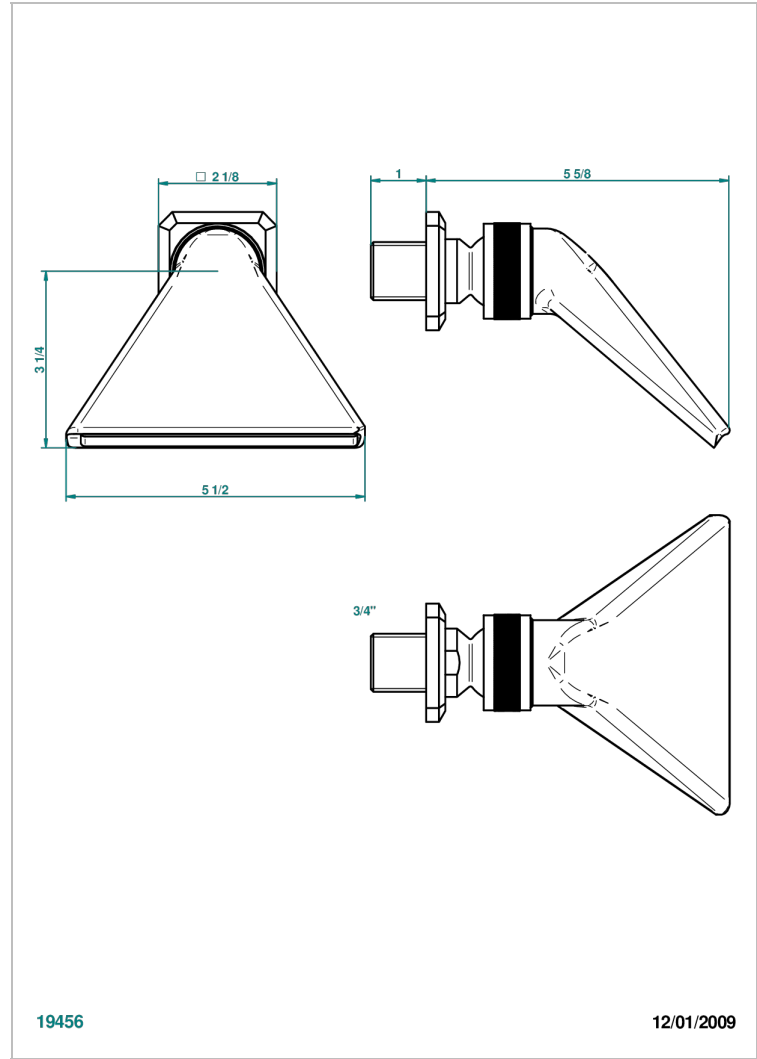

METROPOLIS BLACK CRYSTAL

A2L-3640

Sports shower head 3/4"

THG[®]
PARIS

CHARACTERISTIC

- Métropolis Black crystal
- Sports shower head 3/4"

AVAILABLE FINITIONS

Antique nickel - H28
Black ceram - D30
Blush PVD - H62
Brass color PVD - H49
Brown bronze color PVD - F33
Gold color PVD - H52