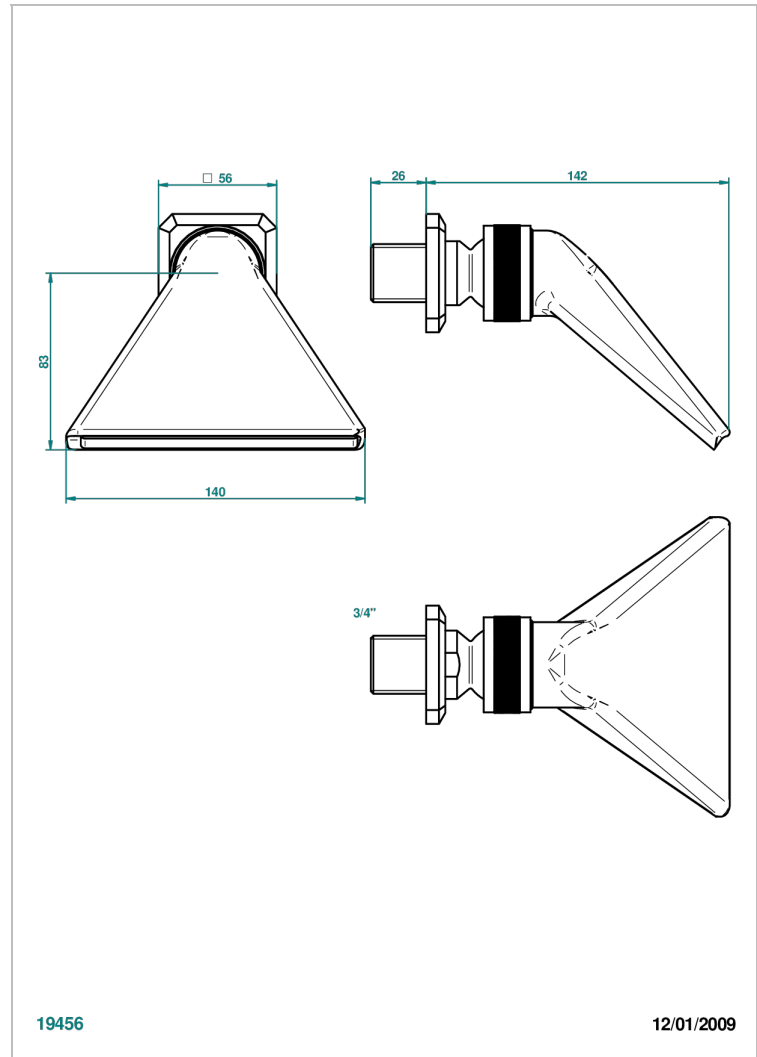

METROPOLIS CLEAR CRYSTAL

A2A-3640

Sports shower head 3/4"

THG[®]
PARIS

CHARACTERISTIC

- Métropolis Clear crystal
- Sports shower head 3/4"

AVAILABLE FINITIONS

Antique nickel - H28
Black ceram - D30
Blush PVD - H62
Brass color PVD - H49
Brown bronze color PVD - F33
Gold color PVD - H52