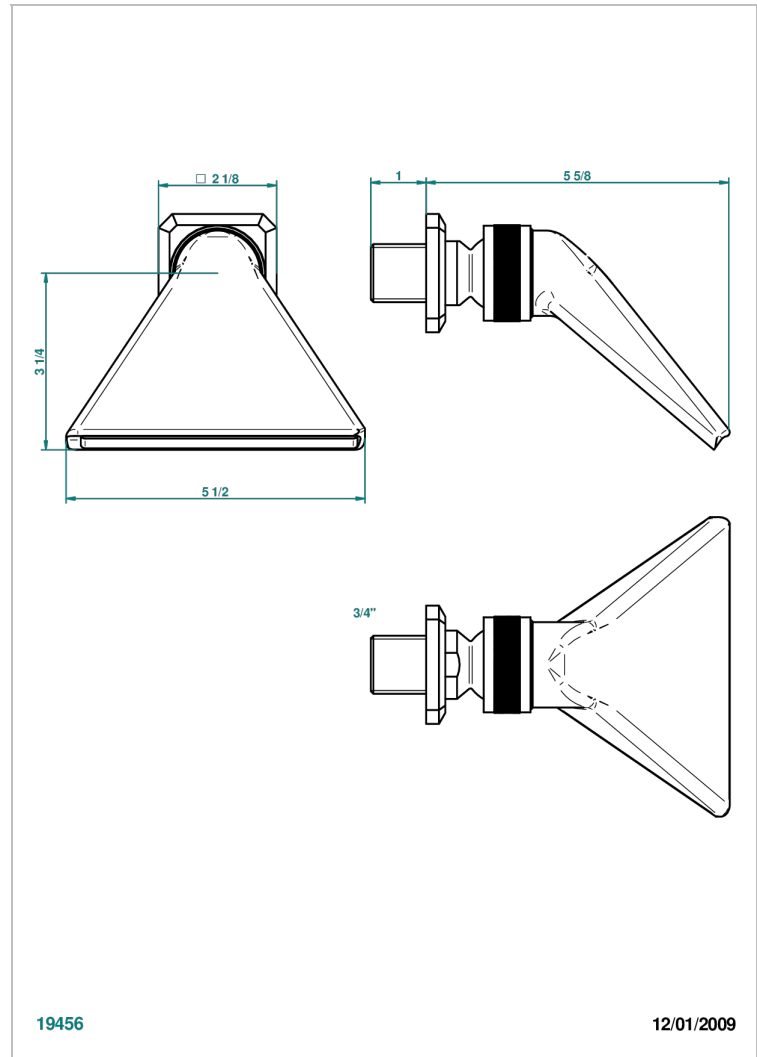

# METROPOLIS CLEAR CRYSTAL

A2A-3640

Sports shower head 3/4"

THG<sup>®</sup>  
PARIS

## CHARACTERISTIC

- Métropolis Clear crystal
- Sports shower head 3/4"