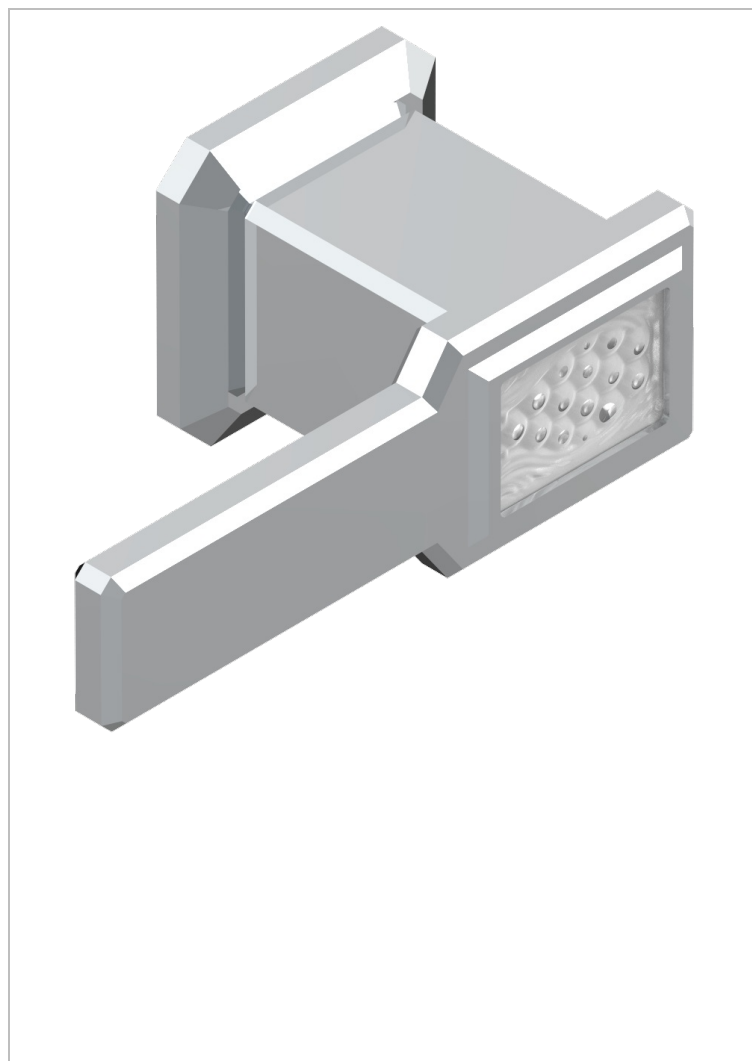

# METROPOLIS CLEAR CRYSTAL WITH LEVER HANDLES

A2B-30B

Wall volume control 30 & 32 trim

## CHARACTERISTIC

- Métropolis Clear crystal with lever handles
- Wall volume control 30 & 32 trim

## RELATED SKU'S

- Ref. G00-32CUSA 3/4" Volume control wall valve with ceramic cartridge
- Ref. G00-32HUSA 3/4" Volume control wall valve with ceramic cartridge counterclockwise
- Ref. G00-30CUSA 1/2" volume control wall valve with ceramic cartridge
- Ref. G00-30HUSA 1/2" Volume control wall valve with ceramic cartridge counterclockwise