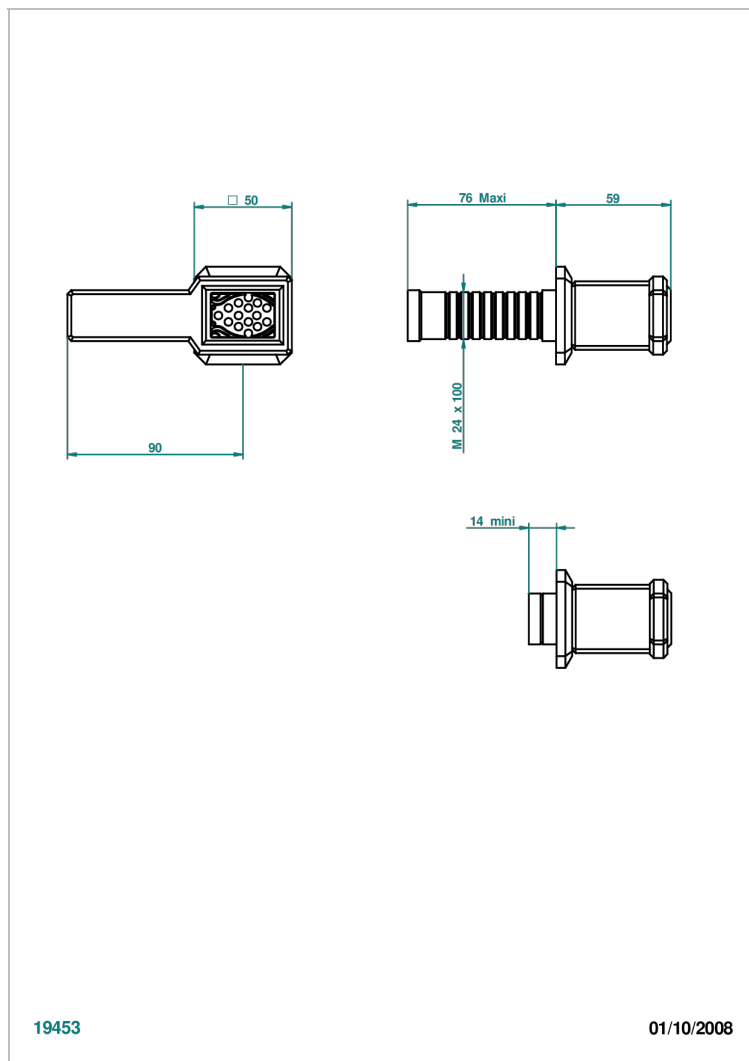

# METROPOLIS CLEAR CRYSTAL WITH LEVER HANDLES

A2B-30B

Wall volume control 30 & 32 trim

## CHARACTERISTIC

- Métropolis Clear crystal with lever handles
- Wall volume control 30 & 32 trim

## RELATED SKU'S

- Ref. G00-32CUSA 3/4" Volume control wall valve with ceramic cartridge
- Ref. G00-32HUSA 3/4" Volume control wall valve with ceramic cartridge counterclockwise
- Ref. G00-30CUSA 1/2" volume control wall valve with ceramic cartridge
- Ref. G00-30HUSA 1/2" Volume control wall valve with ceramic cartridge counterclockwise