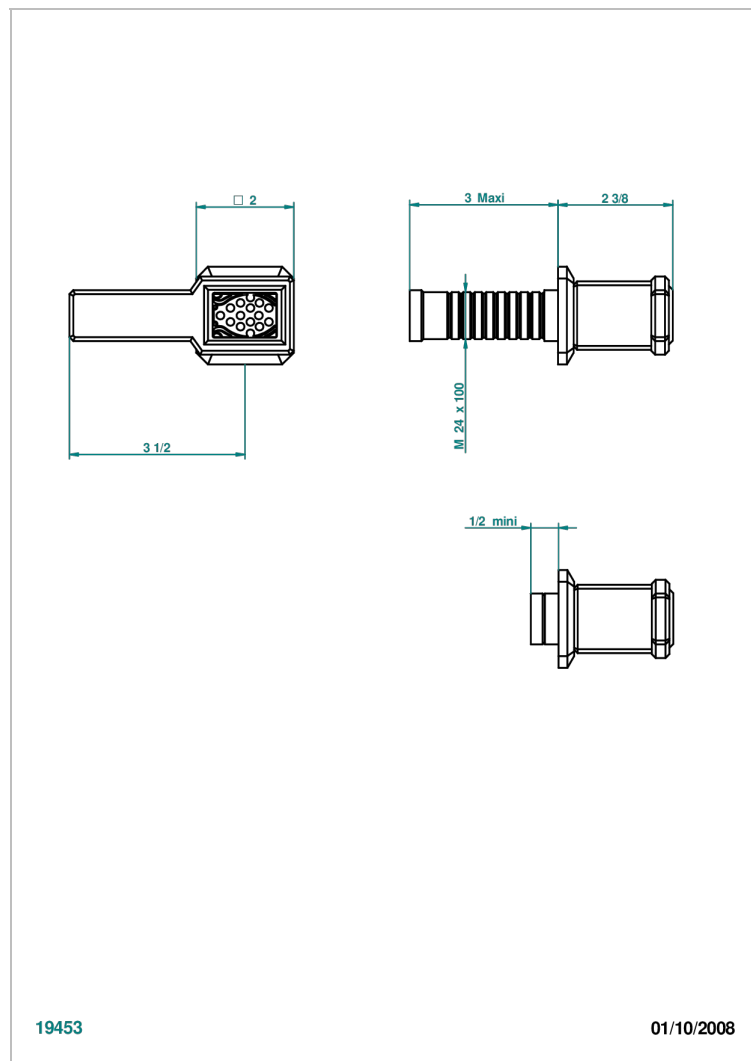

# METROPOLIS CLEAR CRYSTAL WITH LEVER HANDLES

A2B-30B

Wall volume control 30 & 32 trim

## CHARACTERISTIC

- Métropolis Clear crystal with lever handles
- Wall volume control 30 & 32 trim

## RELATED SKU'S

- Ref. G00-32CUSA 3/4" Volume control wall valve with ceramic cartridge
- Ref. G00-32HUSA 3/4" Volume control wall valve with ceramic cartridge counterclockwise
- Ref. G00-30CUSA 1/2" volume control wall valve with ceramic cartridge
- Ref. G00-30HUSA 1/2" Volume control wall valve with ceramic cartridge counterclockwise