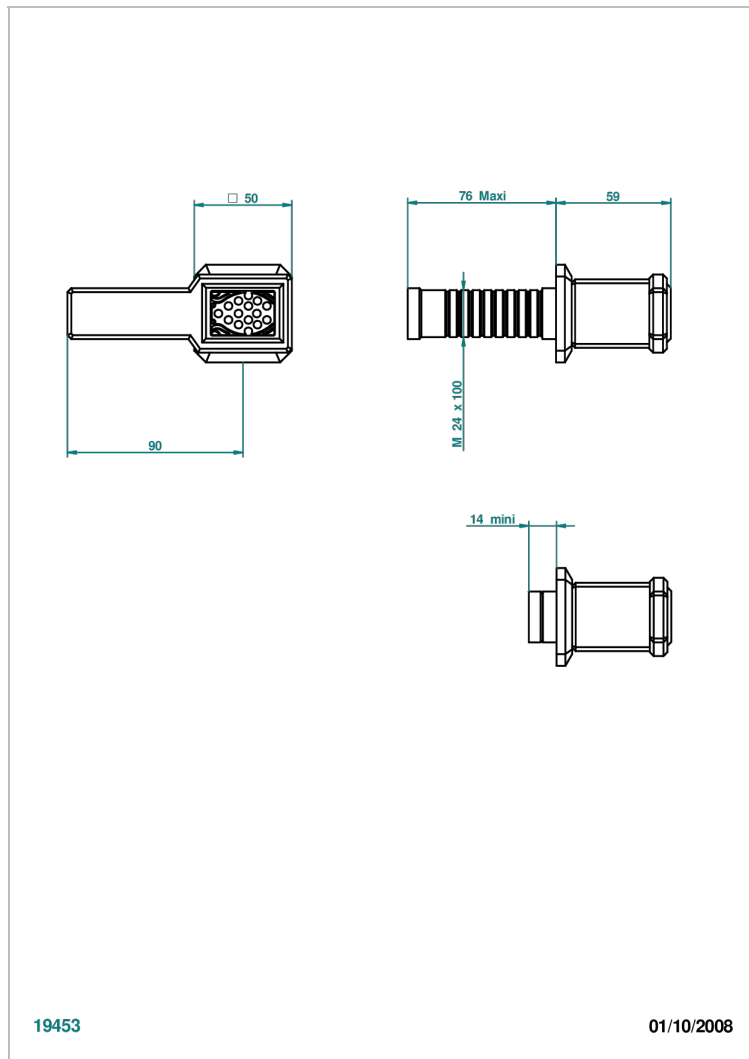

METROPOLIS CLEAR CRYSTAL WITH LEVER

A2B-30B

Trim only for wall valve 1/2" ref.30/CA & 30/HA and 3/4" ref.32/CA & 32/HA and diverter ref.50/4VMA

19453

01/10/2008

CHARACTERISTIC

- Métropolis Clear crystal with lever
- Trim only for wall valve 1/2" ref.30/CA & 30/HA and 3/4" ref.32/CA & 32/HA and diverter ref.50/4VMA

RELATED SKU'S

- Ref. G00-30/CA Wall mounted 1/2" valve body with ceramic head, 1/4 turn left - no trim
- Ref. G00-30/HA Wall mounted 1/2" valve body with ceramic head, 1/4 turn right
- Ref. G00-32/CA Wall mounted 3/4" valve with ceramic head, 1/4 turn left - no trim
- Ref. G00-32/HA Wall mounted 3/4" valve body with ceramic head, 1/4 turn right - no trim

AVAILABLE FINITIONS

Antique nickel - H28
Black ceram - D30
Blush PVD - H62
Brass color PVD - H49
Brown bronze color PVD - F33
Gold color PVD - H52

Graphite PVD - H64
Matt Umber PVD - H67
Matt blush PVD - H60
Matt brass color PVD - H50
Matt brown bronze color PVD - F34
Matt chrome - C02