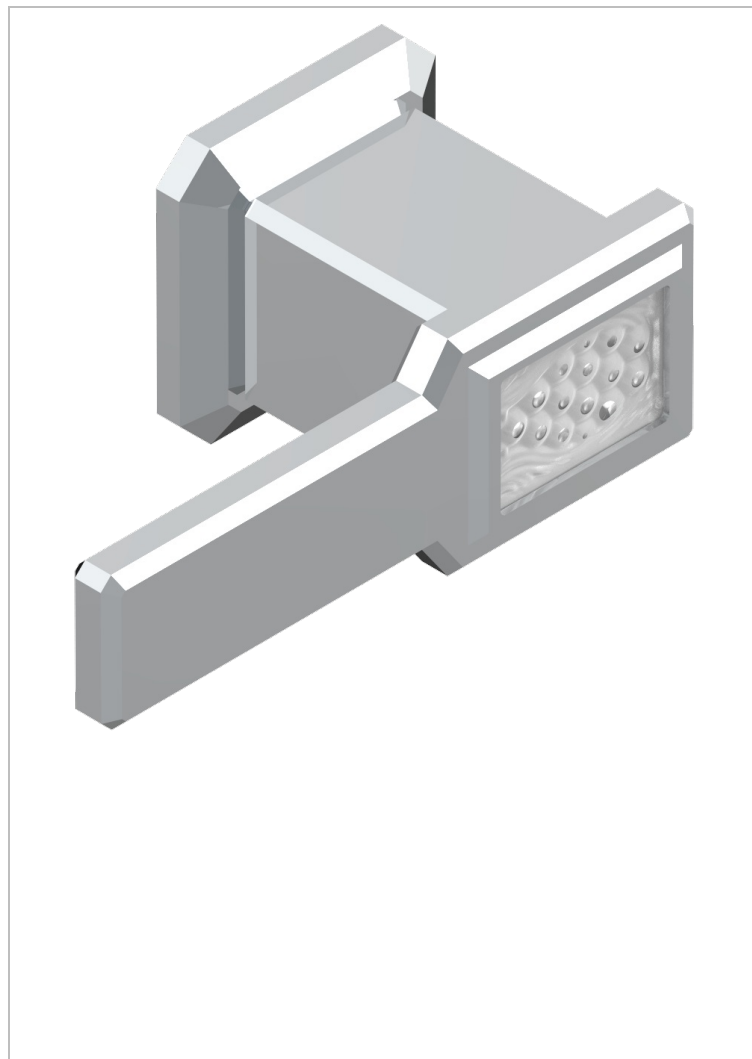

METROPOLIS CLEAR CRYSTAL WITH LEVER

A2B-30B

Trim only for wall valve 1/2" ref.30/CA & 30/HA and 3/4" ref.32/CA & 32/HA and diverter ref.50/4VMA

19453

01/10/2008

CHARACTERISTIC

- Métropolis Clear crystal with lever
- Trim only for wall valve 1/2" ref.30/CA & 30/HA and 3/4" ref.32/CA & 32/HA and diverter ref.50/4VMA

RELATED SKU'S

- Ref. G00-30/CA Wall mounted 1/2" valve body with ceramic head, 1/4 turn left - no trim
- Ref. G00-30/HA Wall mounted 1/2" valve body with ceramic head, 1/4 turn right
- Ref. G00-32/CA Wall mounted 3/4" valve with ceramic head, 1/4 turn left - no trim
- Ref. G00-32/HA Wall mounted 3/4" valve body with ceramic head, 1/4 turn right - no trim

AVAILABLE FINITIONS

Antique nickel - H28
Black ceram - D30
Blush PVD - H62
Brass color PVD - H49
Brown bronze color PVD - F33
Gold color PVD - H52

Graphite PVD - H64
Matt Umber PVD - H67
Matt blush PVD - H60
Matt brass color PVD - H50
Matt brown bronze color PVD - F34
Matt chrome - C02