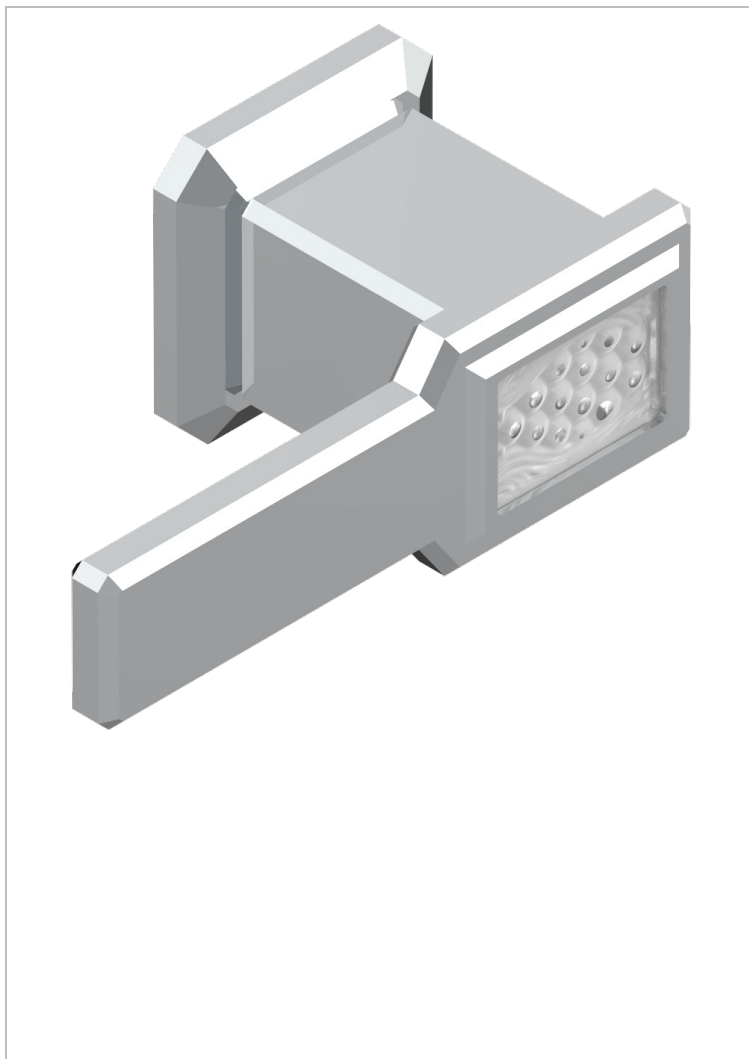

METROPOLIS CLEAR CRYSTAL WITH LEVER

A2B-30B

Trim only for wall valve 1/2" ref.30/CA & 30/HA and 3/4" ref.32/CA & 32/HA and diverter ref.50/4VMA

19453

01/10/2008

CHARACTERISTIC

- Métropolis Clear crystal with lever
- Trim only for wall valve 1/2" ref.30/CA & 30/HA and 3/4" ref.32/CA & 32/HA and diverter ref.50/4VMA

RELATED SKU'S

- Ref. G00-30/CA Wall mounted 1/2" valve body with ceramic head, 1/4 turn left - no trim
- Ref. G00-30/HA Wall mounted 1/2" valve body with ceramic head, 1/4 turn right
- Ref. G00-32/CA Wall mounted 3/4" valve with ceramic head, 1/4 turn left - no trim
- Ref. G00-32/HA Wall mounted 3/4" valve body with ceramic head, 1/4 turn right - no trim

AVAILABLE FINITIONS

Antique nickel - H28
Black ceram - D30
Blush PVD - H62
Brass color PVD - H49
Brown bronze color PVD - F33
Gold color PVD - H52

Graphite PVD - H64
Matt Umber PVD - H67
Matt blush PVD - H60
Matt brass color PVD - H50
Matt brown bronze color PVD - F34
Matt chrome - C02