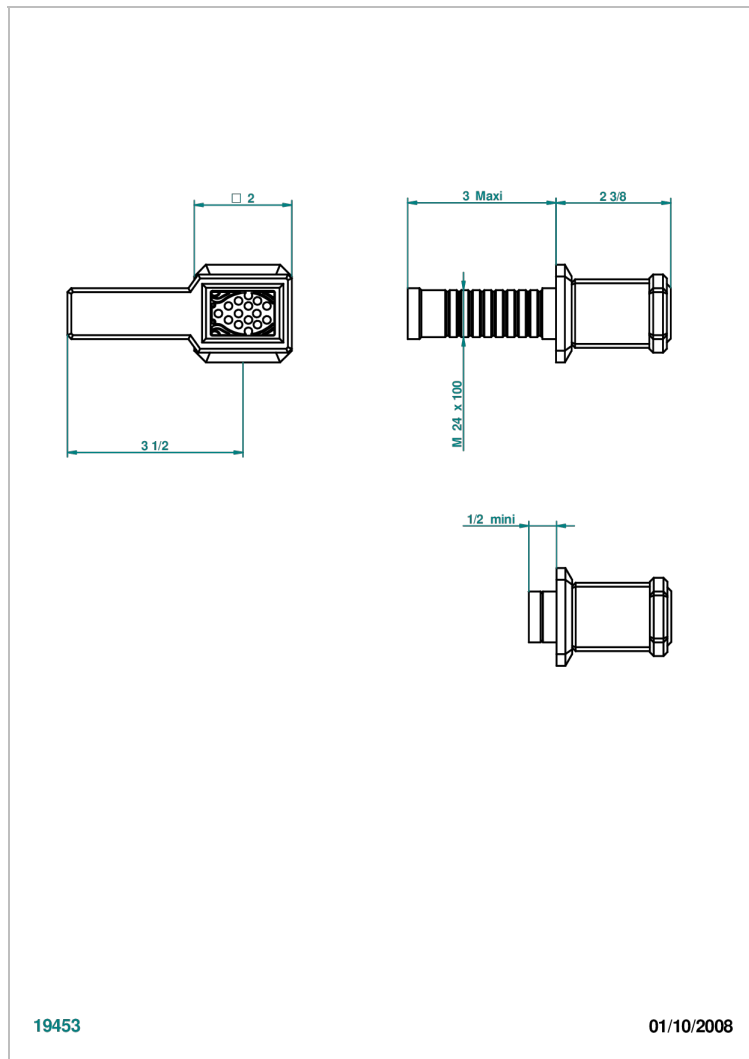

METROPOLIS CLEAR CRYSTAL WITH LEVER

A2B-30B

Trim only for wall valve 1/2" ref.30/CA & 30/HA and 3/4" ref.32/CA & 32/HA and diverter ref.50/4VMA

19453

01/10/2008

CHARACTERISTIC

- Métropolis Clear crystal with lever
- Trim only for wall valve 1/2" ref.30/CA & 30/HA and 3/4" ref.32/CA & 32/HA and diverter ref.50/4VMA

RELATED SKU'S

- Ref. G00-30/CA Wall mounted 1/2" valve body with ceramic head, 1/4 turn left - no trim
- Ref. G00-30/HA Wall mounted 1/2" valve body with ceramic head, 1/4 turn right
- Ref. G00-32/CA Wall mounted 3/4" valve with ceramic head, 1/4 turn left - no trim
- Ref. G00-32/HA Wall mounted 3/4" valve body with ceramic head, 1/4 turn right - no trim

AVAILABLE FINITIONS

Antique nickel - H28
Black ceram - D30
Blush PVD - H62
Brass color PVD - H49
Brown bronze color PVD - F33
Gold color PVD - H52

Graphite PVD - H64
Matt Umber PVD - H67
Matt blush PVD - H60
Matt brass color PVD - H50
Matt brown bronze color PVD - F34
Matt chrome - C02