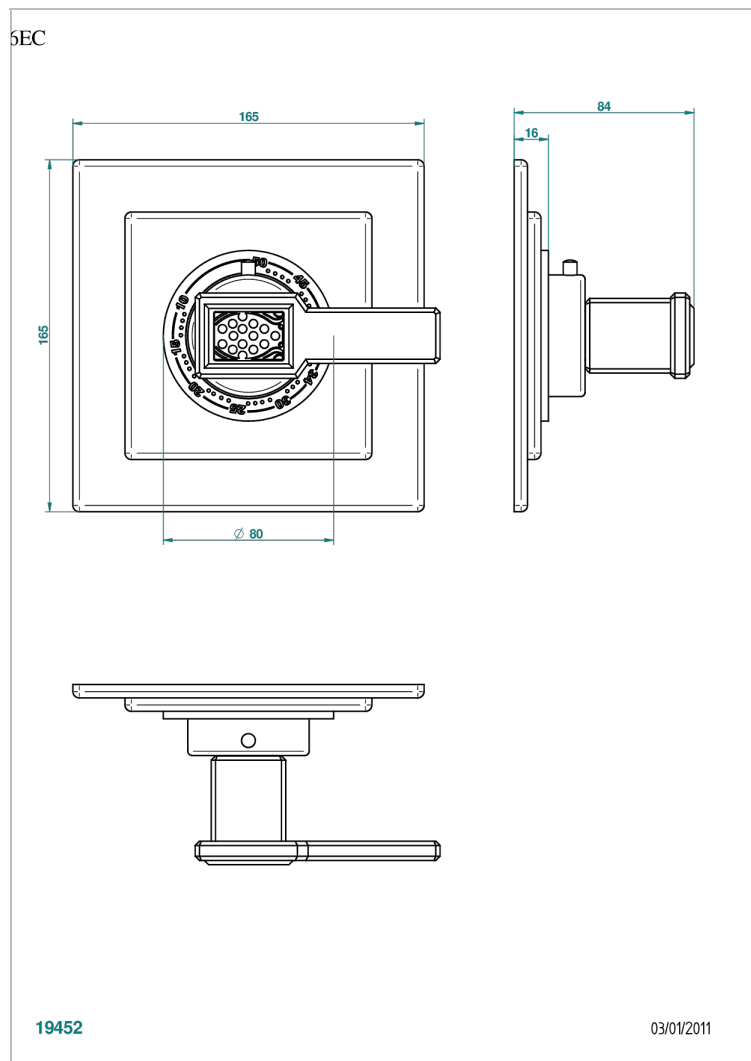

METROPOLIS CLEAR CRYSTAL WITH LEVER HANDLES

A2B-15EN16EC

Trim plate and handle for eurotherm valve 8200/us & 8300/us

CHARACTERISTIC

- Métropolis Clear crystal with lever handles
- Trim plate and handle for eurotherm valve 8200/us & 8300/us