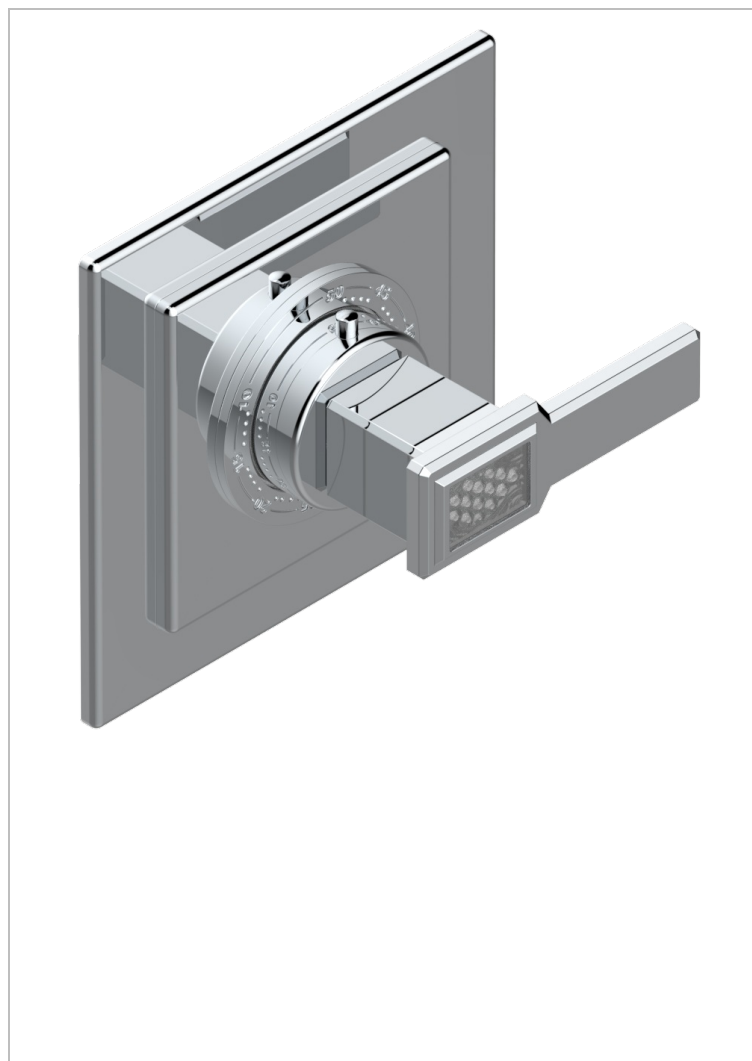

METROPOLIS CLEAR CRYSTAL WITH LEVER HANDLES

A2B-15EN16EC

Trim plate and handle for eurotherm valve 8200/us & 8300/us

CHARACTERISTIC

- Métropolis Clear crystal with lever handles
- Trim plate and handle for eurotherm valve 8200/us & 8300/us

AVAILABLE FINITIONS

Black ceram - D30
Blush PVD - H62
Brass color PVD - H49
Brown bronze color PVD - F33
Chrome polished - A02
Chrome polished / gold polished - G02

Gold color PVD - H52
Gold mat - F07
Gold polished - F01
Graphite PVD - H64
Matt Umber PVD - H67
Matt blush PVD - H60