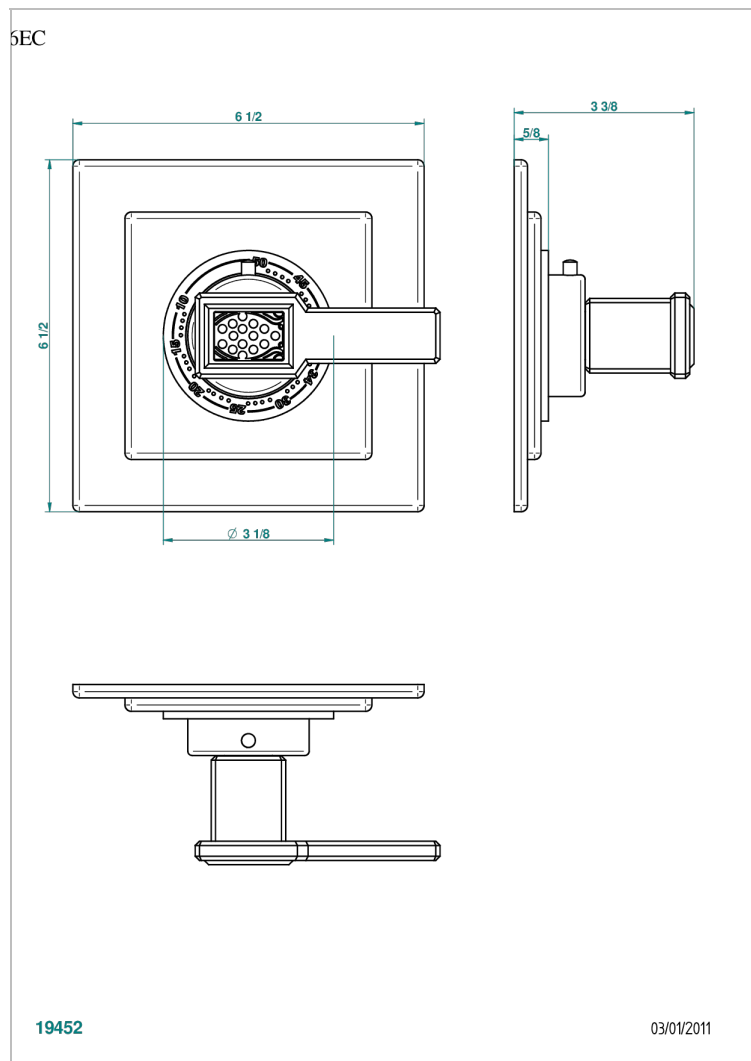

METROPOLIS CLEAR CRYSTAL WITH LEVER HANDLES

A2B-15EN16EC

Trim plate and handle for eurotherm valve 8200/us & 8300/us

CHARACTERISTIC

- Métropolis Clear crystal with lever handles
- Trim plate and handle for eurotherm valve 8200/us & 8300/us