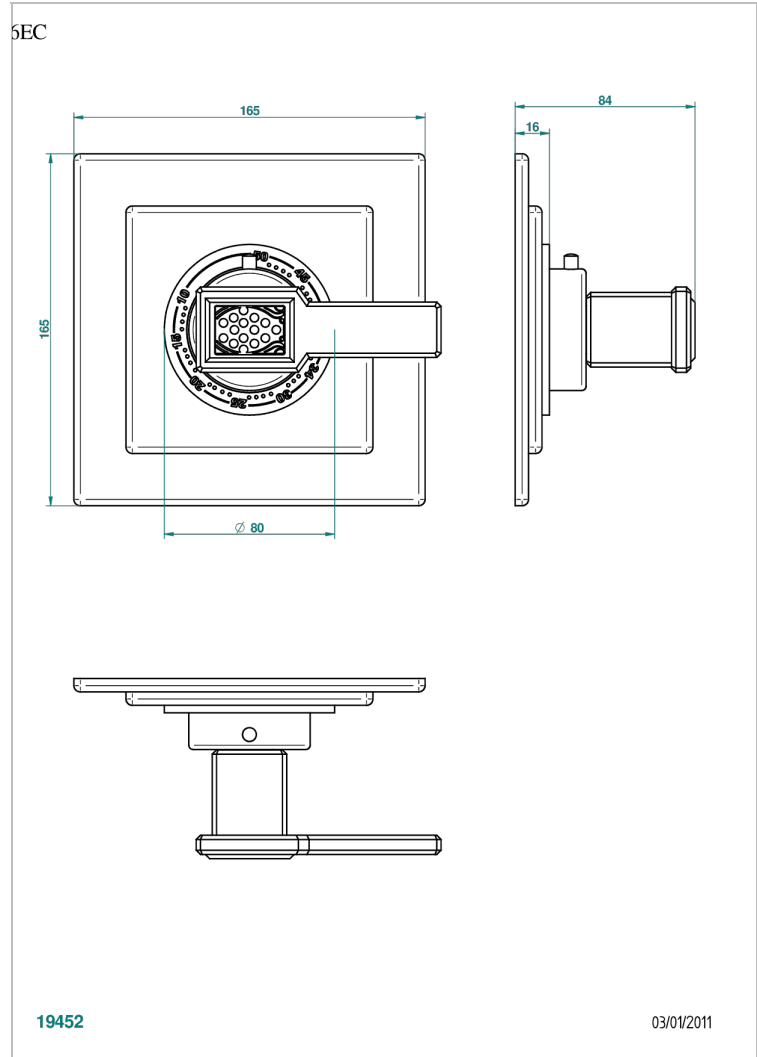

METROPOLIS CLEAR CRYSTAL WITH LEVER

A2B-15EN16EC

Trim for Eurotherm thermostat n° 8105N, 8200N, 8300

THG[®]
PARIS

CHARACTERISTIC

- Métropolis Clear crystal with lever
- Trim for Eurotherm thermostat n° 8105N, 8200N, 8300

RELATED SKU'S

- Ref. G00-8105N 1/2" Eurotherm thermostat, 40 l/min with wax cartridge
- Ref. G00-8200N 3/4" Eurotherm thermostat, 80 l/min

AVAILABLE FINITIONS

Antique nickel - H28
Black ceram - D30
Blush PVD - H62
Brass color PVD - H49
Brown bronze color PVD - F33
Gold color PVD - H52