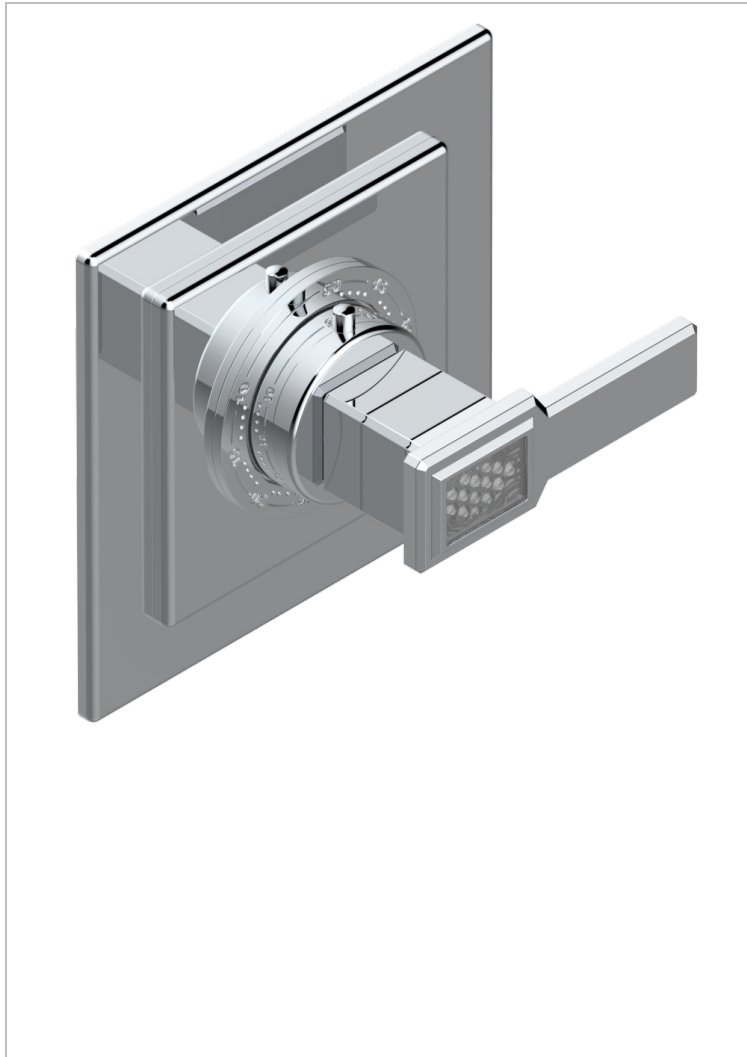

METROPOLIS CLEAR CRYSTAL WITH LEVER

A2B-15EN16EC

Trim for Eurotherm thermostat n° 8105N, 8200N, 8300

THG[®]
PARIS

CHARACTERISTIC

- Métropolis Clear crystal with lever
- Trim for Eurotherm thermostat n° 8105N, 8200N, 8300

RELATED SKU'S

- Ref. G00-8105N 1/2" Eurotherm thermostat, 40 l/min with wax cartridge
- Ref. G00-8200N 3/4" Eurotherm thermostat, 80 l/min

AVAILABLE FINITIONS

Antique nickel - H28
Black ceram - D30
Blush PVD - H62
Brass color PVD - H49
Brown bronze color PVD - F33
Gold color PVD - H52