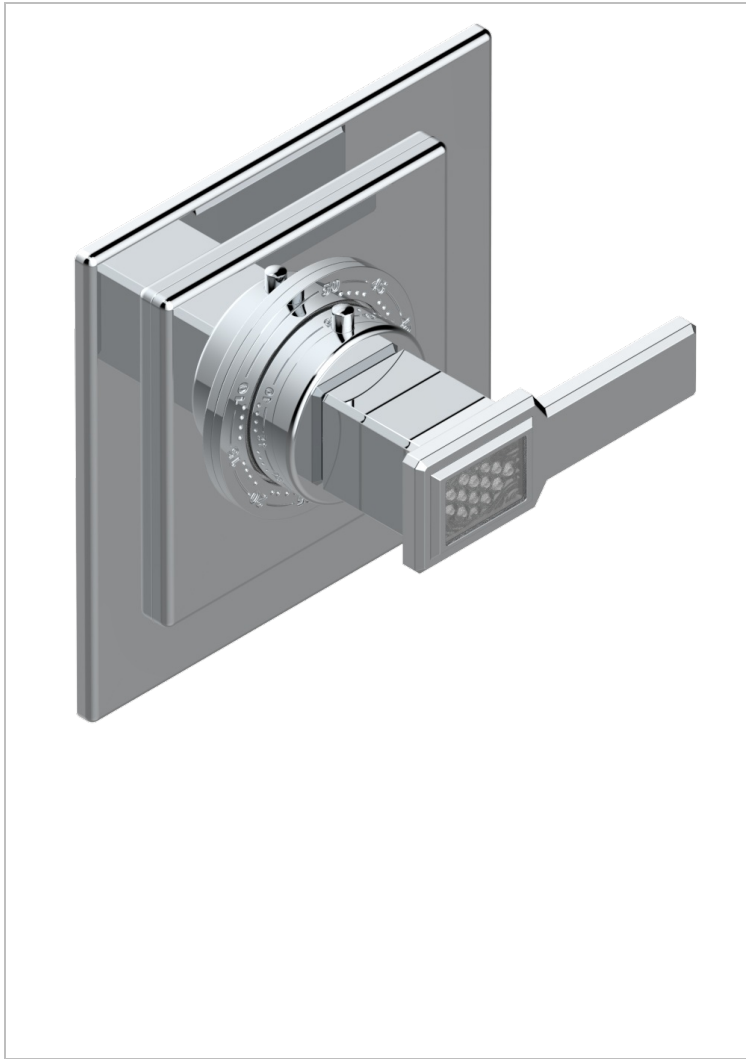

# METROPOLIS CLEAR CRYSTAL WITH LEVER

A2B-15EN16EC

Trim for Eurotherm thermostat n° 8105N, 8200N, 8300

THG<sup>®</sup>  
PARIS

## CHARACTERISTIC

- Métropolis Clear crystal with lever
- Trim for Eurotherm thermostat n° 8105N, 8200N, 8300

## RELATED SKU'S

- Ref. G00-8105N 1/2" Eurotherm thermostat, 40 l/min with wax cartridge
- Ref. G00-8200N 3/4" Eurotherm thermostat, 80 l/min