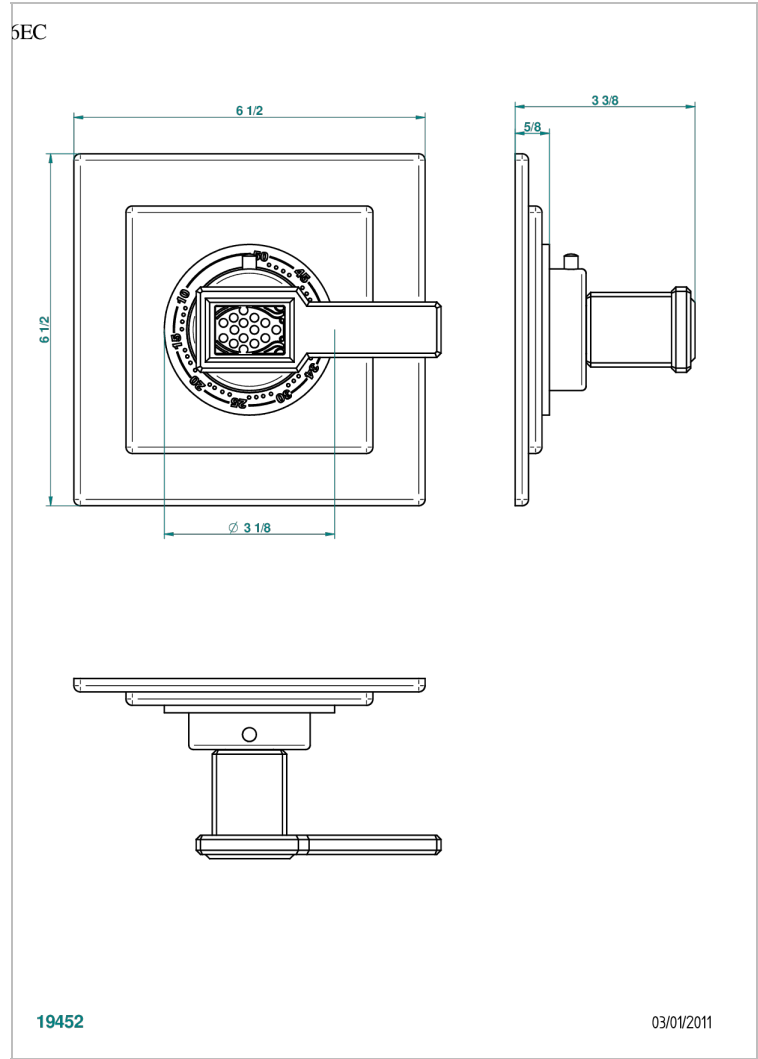

# METROPOLIS CLEAR CRYSTAL WITH LEVER

A2B-15EN16EC

Trim for Eurotherm thermostat n° 8105N, 8200N, 8300

THG<sup>®</sup>  
PARIS

## CHARACTERISTIC

- Métropolis Clear crystal with lever
- Trim for Eurotherm thermostat n° 8105N, 8200N, 8300

## RELATED SKU'S

- Ref. G00-8105N 1/2" Eurotherm thermostat, 40 l/min with wax cartridge
- Ref. G00-8200N 3/4" Eurotherm thermostat, 80 l/min