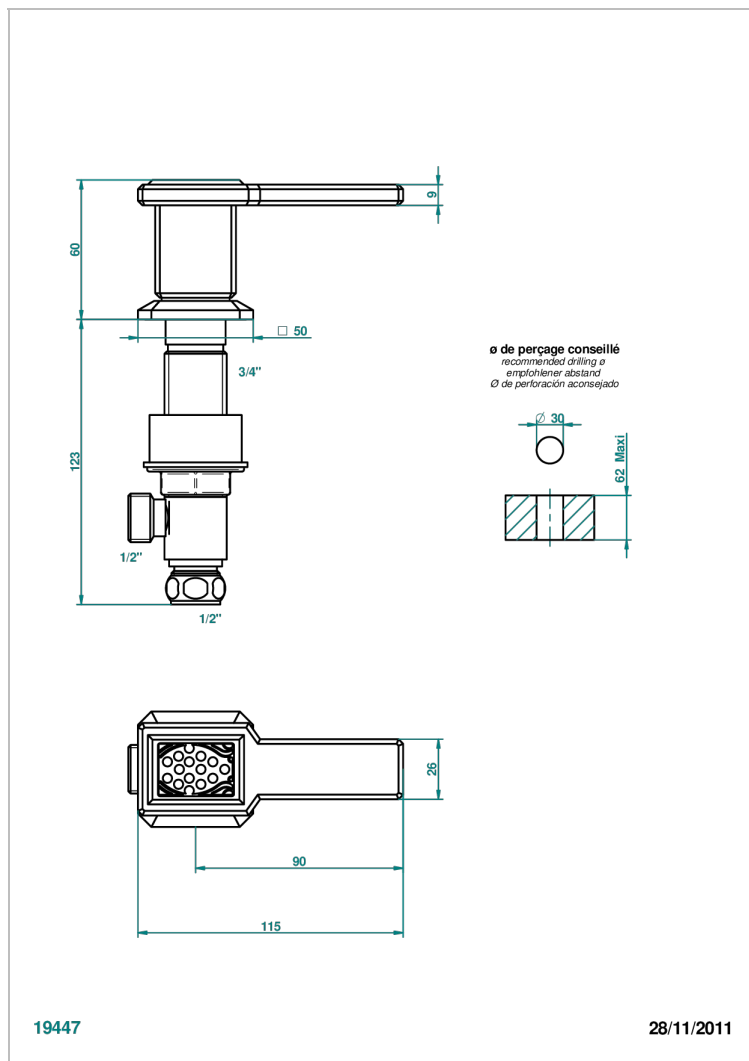

# METROPOLIS CLEAR CRYSTAL WITH LEVER

A2B-35/C

Rim mounted 1/2" valve, cold

## CHARACTERISTIC

- Métropolis Clear crystal with lever
- Rim mounted 1/2" valve, cold