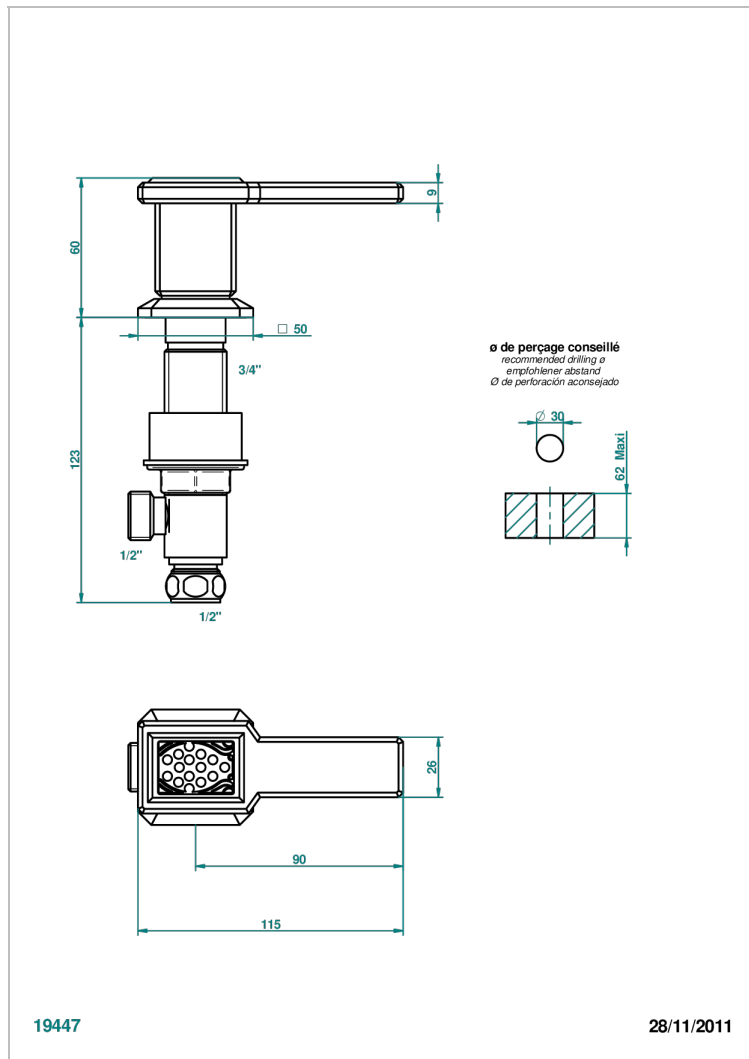

METROPOLIS CLEAR CRYSTAL WITH LEVER

A2B-35/C

Rim mounted 1/2" valve, cold

CHARACTERISTIC

- Métropolis Clear crystal with lever
- Rim mounted 1/2" valve, cold

AVAILABLE FINITIONS

Antique nickel - H28
Black ceram - D30
Blush PVD - H62
Brass color PVD - H49
Brown bronze color PVD - F33
Gold color PVD - H52